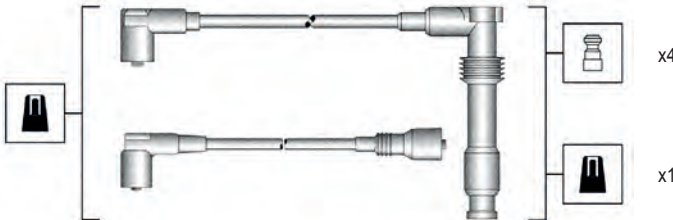

Silicone carbon core - 7 mm

Opel

- Calibra 2.0i 16V 88->
- Kadett 2.0i 16V 90->
- Vectra 2.0i 16V 88->90

LPG

MSK682

MSQ0085

941125300682