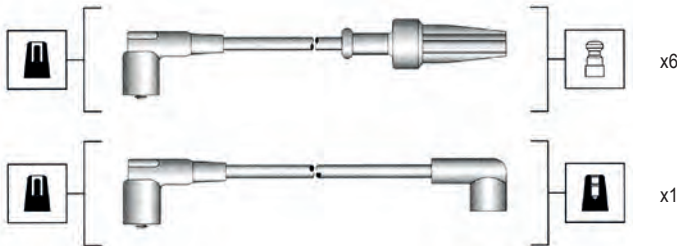

Silicone spiral core - 7 mm

LPG

MSK646

941105230646

Lancia

Thema 2.8i V6 84->89

Silicone spiral core - 7 mm

LPG