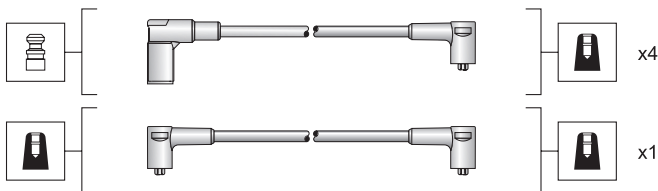

Zastava

Yugo 45

Silicone carbon core - 7 mm

MSK1254

941318111254

Yugo

Koral 60 EFI

Silicone carbon core - 7 mm