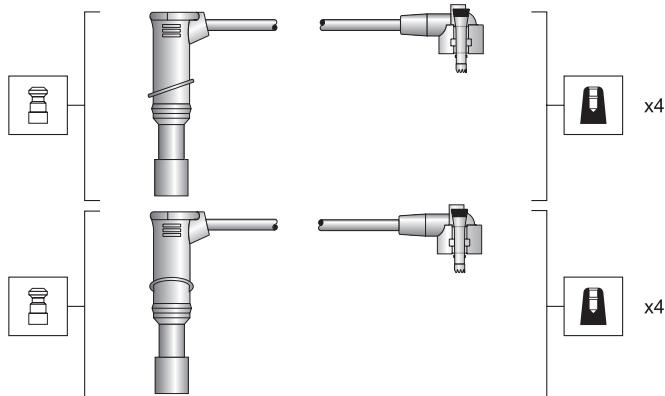

Ford

Thunderbird 4.6 94->

Mercury

Cougar XR-7 4.6 94->

Cougar 4.6 97->

Silicone carbon core - 7 mm

MSK1140

MSQ0027

941318111140