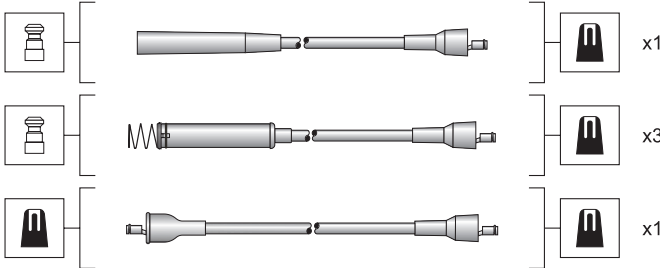

Opel

Omega OHC 1.8 86->

Omega OHC 2.0 86->

Silicone carbon core - 7 mm

MSK1225

94131811225