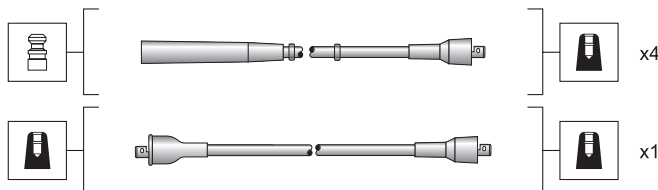

Peugeot

- 309 1.1 86->
- 309 1.3 86->
- 309 1.6 86->

Silicone carbon core - 7 mm

MSK1257

94131811257

Fiat

- Uno 83->

Honda

- Accord 1.6 77->83

Volkswagen

- Golf 1.3 84->
- Jetta 1.3 84->

Silicone carbon core - 7 mm