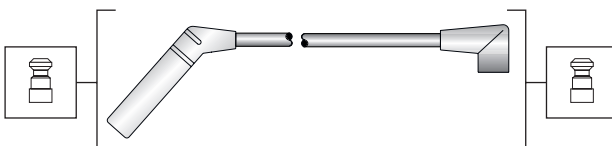

x3

Chevrolet

- Spark 0.8 6V 05->

Silicone carbon core - 7 mm