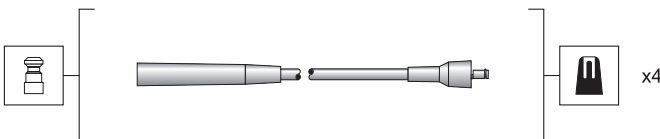

Polonez

Polonez 1.6i SPI 97->

Silicone carbon core - 7 mm

MSK1227

94131811227