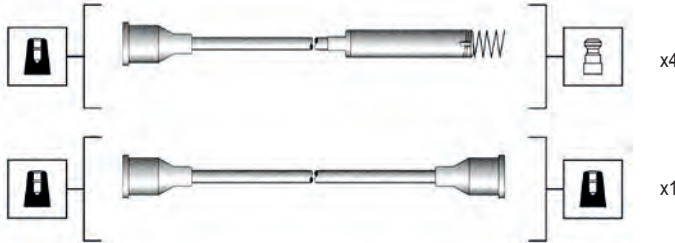

Opel
Omega 1.8i 86->88

Silicone carbon core - 7 mm

MSK677

MSQ0072

941125250677