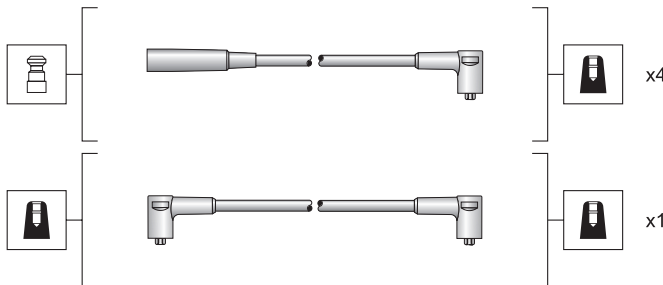

Lada
Niva 1.7 93->
Niva 1.8 95->

Silicone carbon core - 7 mm

MSK1234

MSQ0088

94131811234