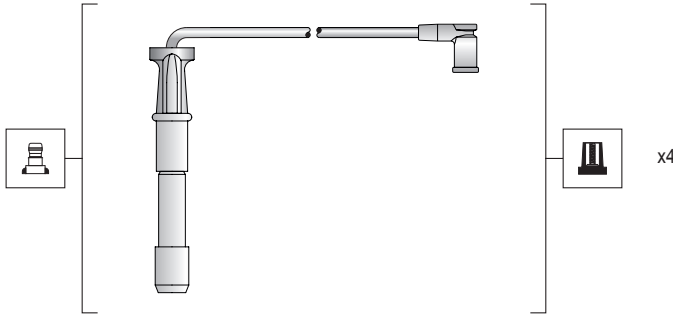

Silicone carbon core - 7 mm

Ford

Galaxy mk1 (95-05) 2.3i 16V
(Mot E5SA / Y5B) 97->
Galaxy mk1 (95-05) 2.3i 16V
(Mot E5SB) 01->

MSK1394

941318111394