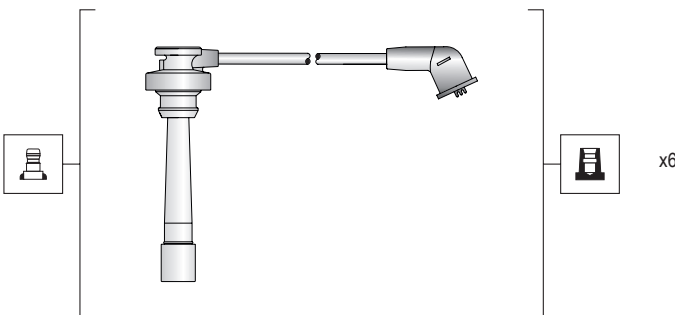

Silicone spiral core - 5 mm