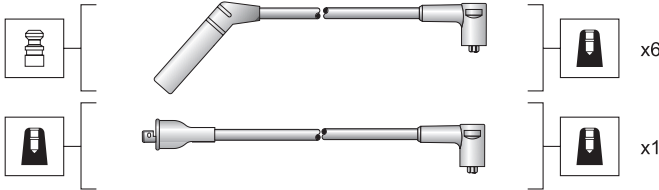

Dynasty 3.0 89->

Fifth ave. Imperial 3.0 90->

Le. Baron 3.0 89->94

Silicone carbon core - 7 mm

MSK1062

941318111062

- LHS 3.0 92->
- New Yorker 3.0 92->
- Saratoga 3.0 89->95
- Stealth 3.0 91->
- Tc 3.0 91->
- Town & Country 3.0 90->