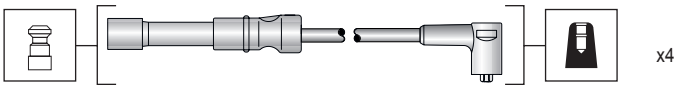

Chevrolet

- Lacetti 1.4 16V, 1.6 16V 05->

Silicone carbon core - 7 mm

MSK1294

94131811294