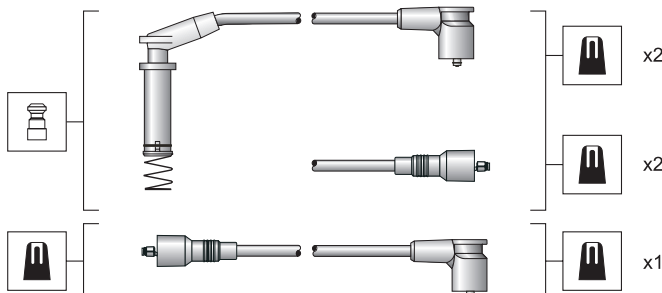

Silicone carbon core - 7 mm

Opel

- Calibra A 2.0i 90->97
- Vectra A 1.8i 88->90
- Vectra A 2.0i 88->95

MSK1154

MSQ0045

941318111154