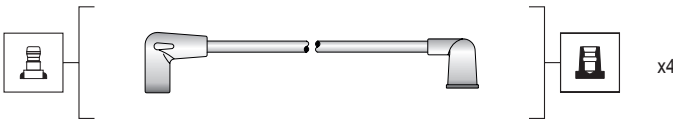

Mazda

RX-8 1.3 03->12

Silicone carbon core - 7 mm

MSK1401

MSQ0179

941318111401