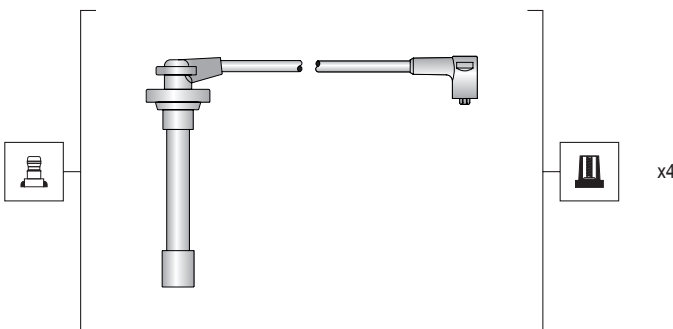

Silicone carbon core - 7 mm

Chery

Lifan 1.6 i L 07->