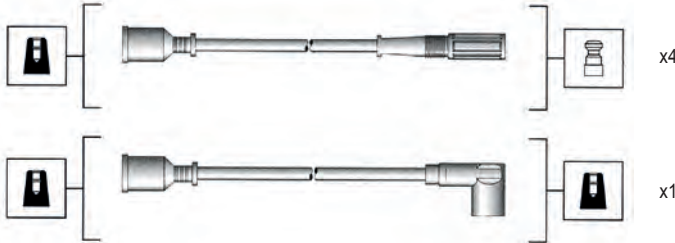

Lancia

Delta 2.0i 16V HF Turbo 93->

Kappa 2.0i 16V 88->92

Thema 2.0i 16V Turbo 88->92

Silicone spiral core - 7 mm

LPG

MSK649

941105260649