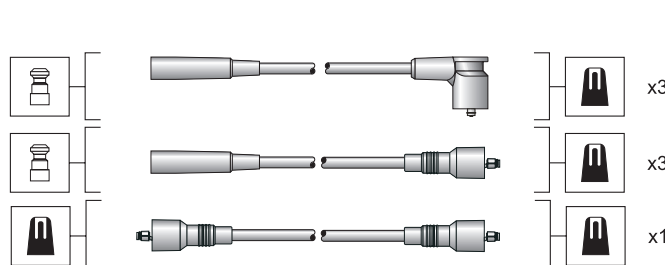

Opel

Omega A 2.6i 90->94

Senator B 2.6i 90->93

Silicone carbon core - 7 mm