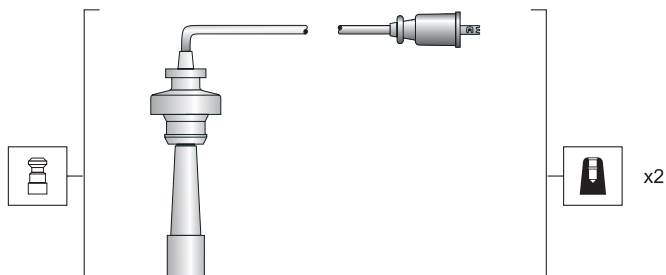

Mitsubishi

Galant 2.0 96->00

Space Runner 2.0 99->

Silicone carbon core - 5 mm

MSK1192

941318111192

Silicone carbon core - 5 mm

Mitsubishi