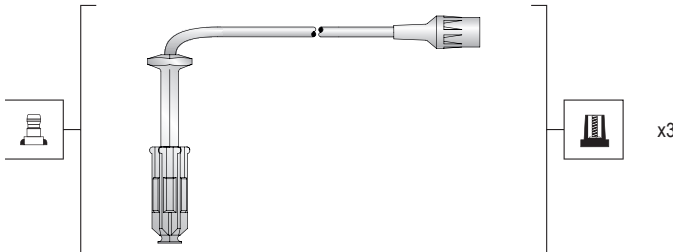

Silicone carbon core - 7 mm

Mercedes

C-CLASSE (W202) C 280 2.8 L
(M 104.941) 93->00
C-CLASSE (W202) C 36 AMG 3.6 L
(M104.941) 94->00
E-CLASSE (W124) E280 2.8 L
(M 104.942) 92->95
E-CLASSE (W124) E320 3.2 L
(M 104.992) 92->95
E-CLASSE (W124) E36 AMG 3.6 L
(M 104.992) 94->97
S-CLASSE (W140) 280 2.8 L
(M 104.944) 93->98
S-CLASSE (W140) 300 2.8 L (M104.944) 93->98
S-CLASSE (W140) 300 3.2 L
(M 104.990) 91->98
SL (R129) SL 280 2.8 L
(M 104.943) 93->01
SL (R129) SL 320 3.2 L (M 104.991) 93->01

MSK1395 MSQ0176

941318111395