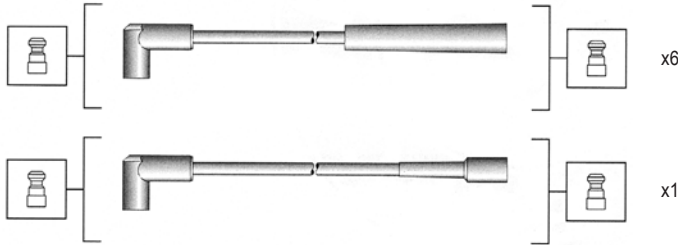

Jeep

- Cherokee 4.0 Country 95->
- Grand Cherokee 4.0 86->
- Grand Cherokee 4.0 Laredo 95->
- Wrangler Laredo 4.0 95->

Silicone carbon core - 7 mm

MSK940

941425020940