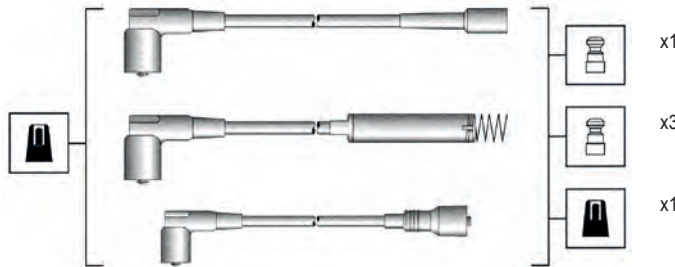

Opel

Corsa 1.6i 87->93

Silicone carbon core - 7 mm

MSK693

MSQ0064

941125450693