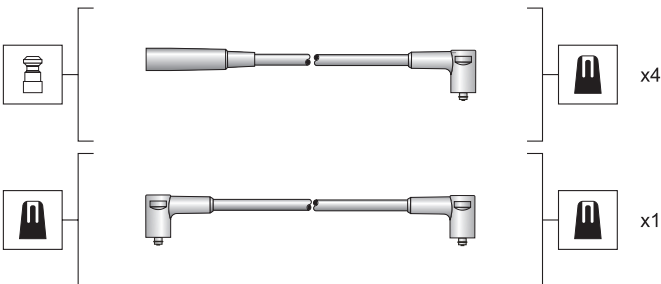

Silicone carbon core - 7 mm