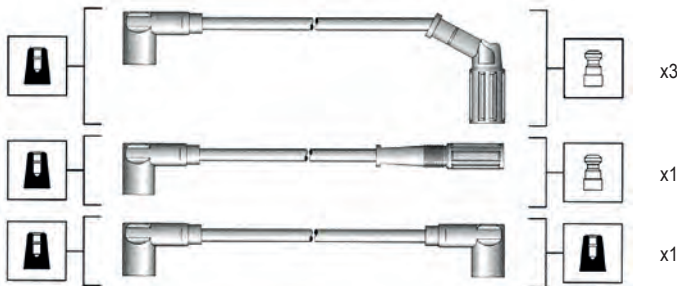

Silicone spiral core - 7 mm

LPG

MSK648

941105250648

Lancia

Delta 2.0i 16V HF Turbo 93->

Kappa 2.0i 16V 88->92

Thema 2.0i 16V Turbo 88->92