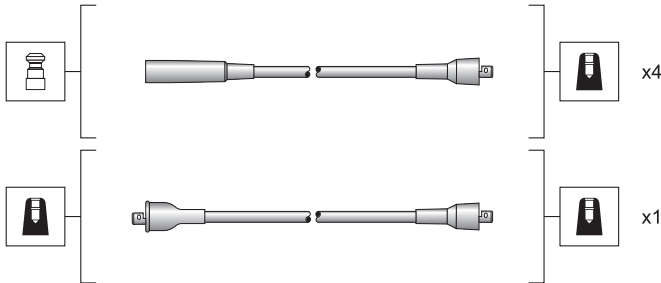

Silicone carbon core - 7 mm

MSK1259

941318111259

Nysa-Žuk