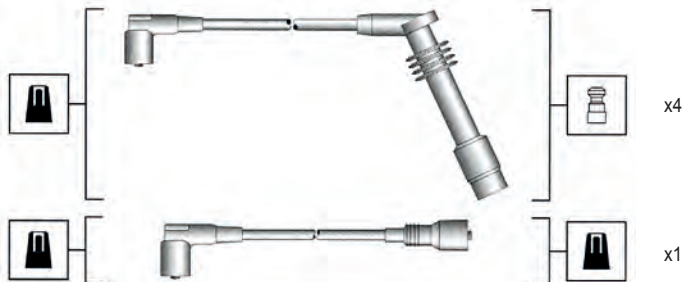

x1

x3

x1

Silicone carbon core - 7 mm

MSK688

MSQ0102

941125380688

Opel