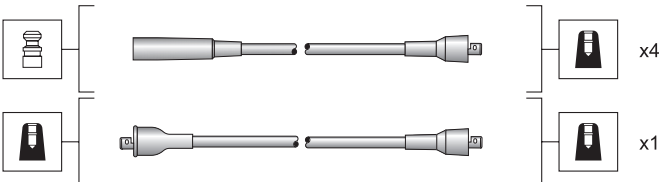

0.7

Yugo 1.1 88->

Yugo Cabrio 1.3 88->

Yugo Florida 1.1 88->95

Yugo Florida 1.3 88->95

Yugo Florida 1.4 88->95

Silicone carbon core - 7 mm**MSK1024****941318111024****Daihatsu**

Domino 86->