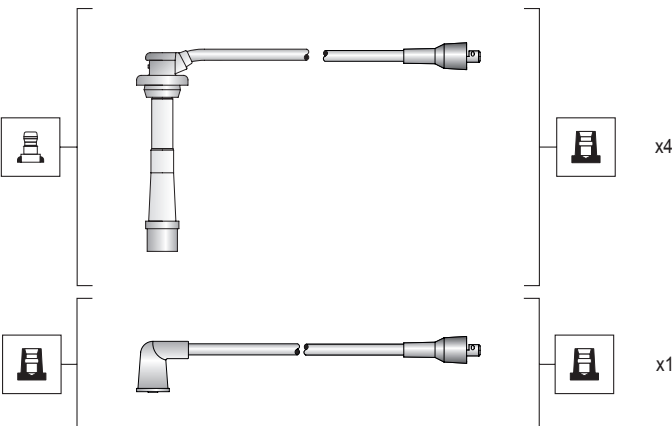

Suzuki

Wagon R+ 1.0 (Mot K10A) 98->00

Wagon R+ 1.2 4WD 97->00

Silicone carbon core - 7 mm