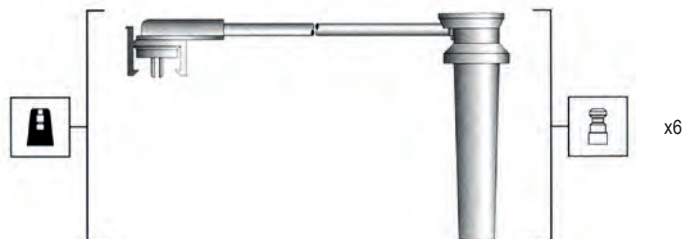

Silicone carbon core - 8 mm

MSK787

MSQ0038

941185360787

Ford
 Focus 1.8i 16V 99->
 Focus 2.0i 16V 99->

Silicone carbon core - 8 mm

MSK788

941185370788