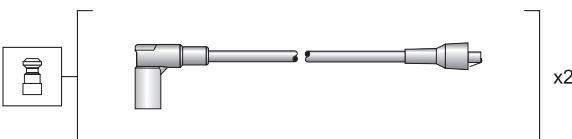

Silicone carbon core - 7 mm