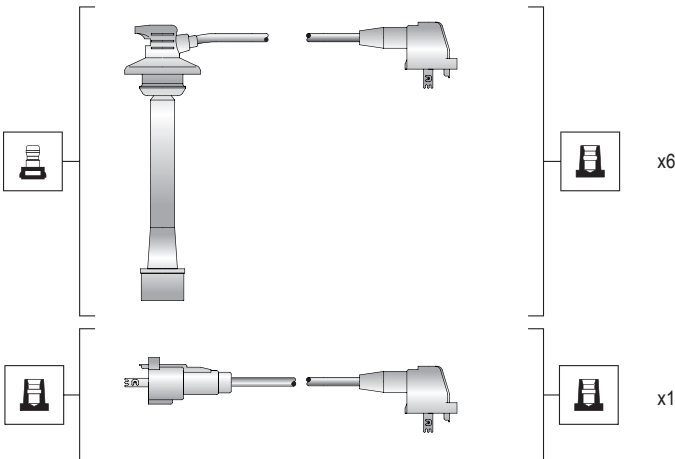

Toyota

Land Cruiser 4.5 (Mot 1FZ-FE) - Ø5
92->98

Silicone spiral core - 5 mm