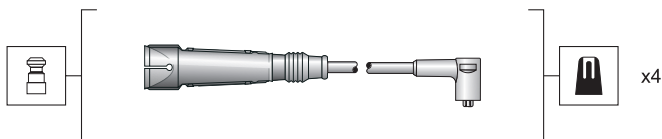

Silicone carbon core - 7 mm