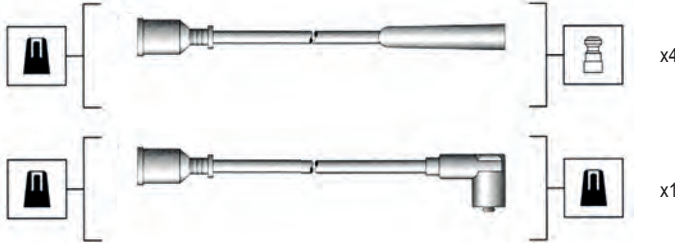

Silicone copper core - 7 mm

MSK747

941155110747

Seat

Marbella 0.9 92->

Silicone carbon core - 7 mm

MSK748

MSQ003