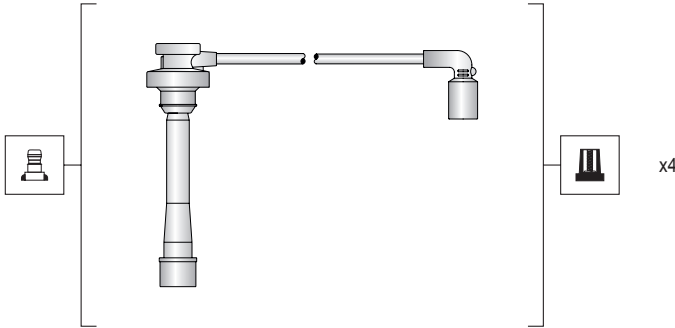

Great Wall Hover 2.4 i L 08->10

Silicone carbon core - 7 mm

MSK1397

941318111397

BMW

5 SERIES E34 (88-97) M5 3.6 i (Mot E34 30kV) 88->92

6 SERIES E24 (76-90) M635 3.5 i (Mot M88/3) 84->89

Silicone carbon core - 7 mm