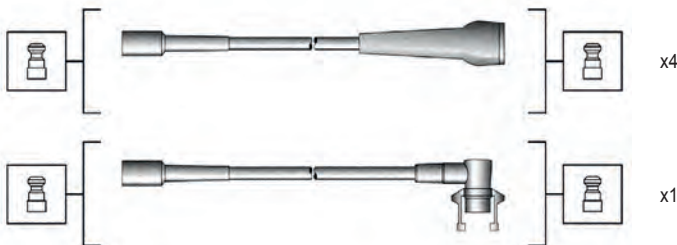

Silicone carbon core - 7 mm

MSK715

941145180715

Renault

Clio 1.1 91->98

Silicone carbon core - 7 mm

MSK716

941145190716