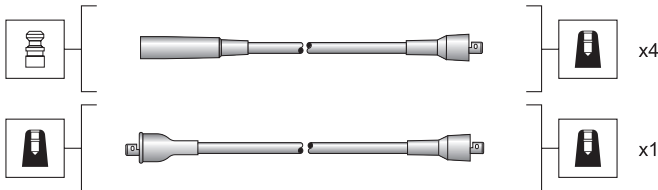

Zastava

Yugo 45

Silicone carbon core - 7 mm

MSK1254

941318111254

Yugo

Koral 60 EFI

Silicone carbon core - 7 mm