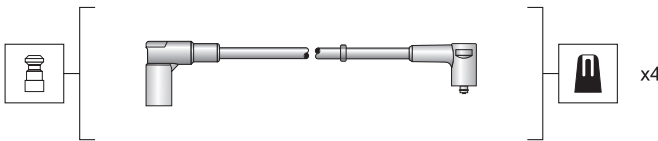

Silicone carbon core - 7 mm

MSK1223

941318111223

Mitsubishi

L-300 1.6 86->