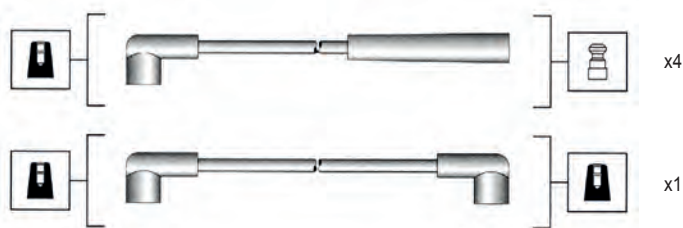

Suzuki
Swift 1.3 GTi 8V 84->

Silicone carbon core - 7 mm