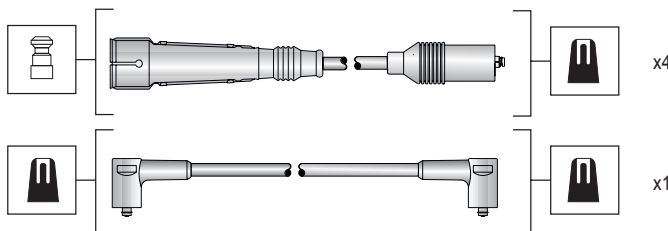

Silicone carbon core - 7 mm