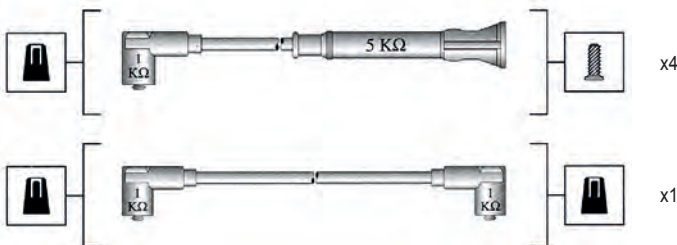

Silicone copper core - 7 mm