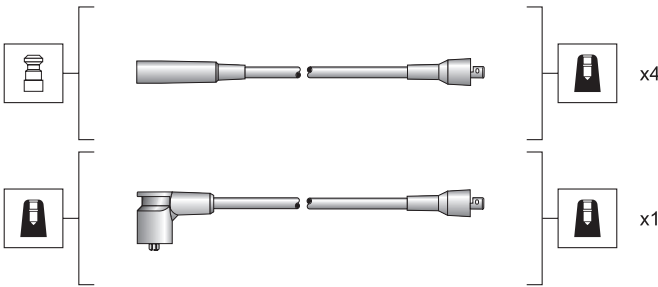

Silicone carbon core - 7 mm

MSK1222

941318111222

Dacia

Nova 1.6i