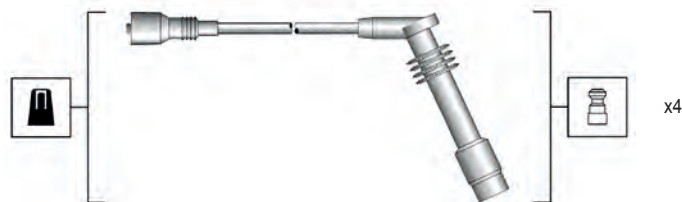

Corsa 1.4 16V 98->

Vectra 1.6 16V 98->

Silicone carbon core - 7 mm

LPG

MSK690

MSQ0014

941125400690

Opel