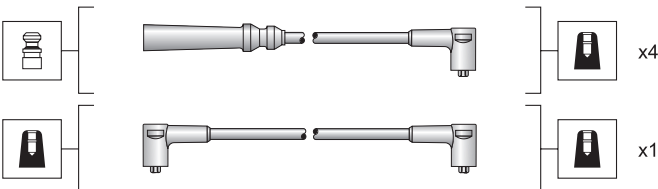

Silicone carbon core - 7 mm