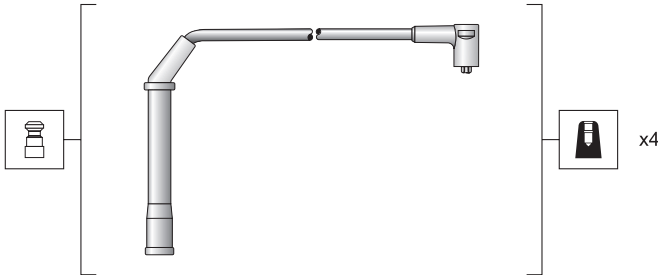

Silicone carbon core - 7 mm

MSK1221

941318111221

Oltcit