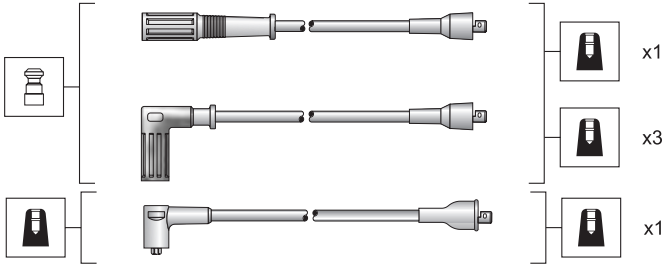

Silicone carbon core - 7 mm

MSK1121

941318111121

Mazda

MPV 3.0i 95->99