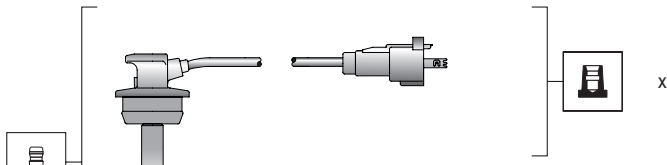

Toyota

MR2 II 2.0 L (Mot 3S-FE) -Ø5 RWD 90->

Silicone spiral core - 5 mm