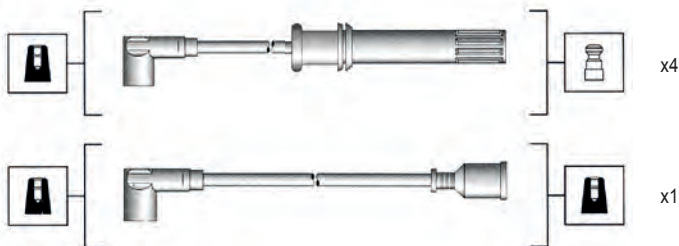

Silicone spiral core - 7 mm

LPG

MSK644

941105210644

Lancia

Dedra 2.0i 16V 94->

Dedra 2.0i 16V 4WD 94->

Delta 2.0i 16V GT 93->