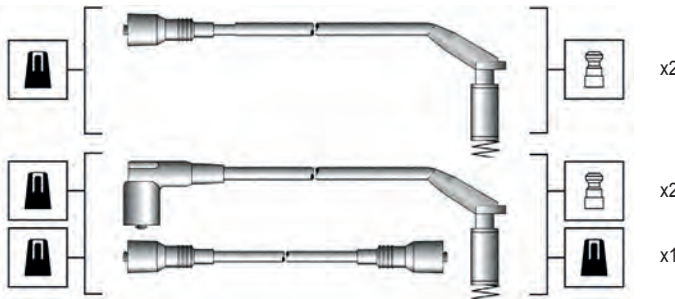

Silicone carbon core - 7 mm

MSK693

MSQ0064

941125450693

Opel

Omega 1.8 87->94

Omega 2.0i 87->94

Silicone carbon core - 7 mm