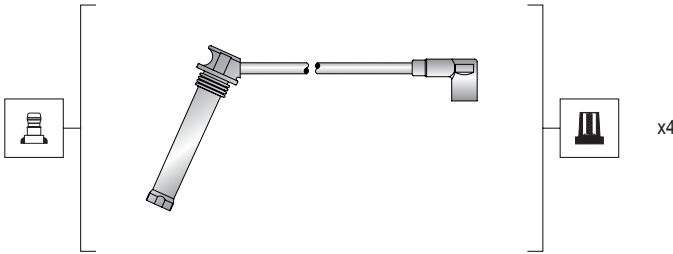

Chery

Elara 1.5 - 2.0 i (Mot Acteco) 07->

Silicone carbon core - 7 mm

MSK1400

MSQ0178

941318111400