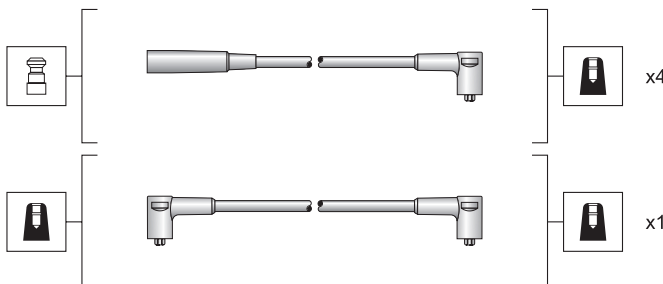

Lada
Samara 1.5

Silicone carbon core - 7 mm

MSK1235

94131811235