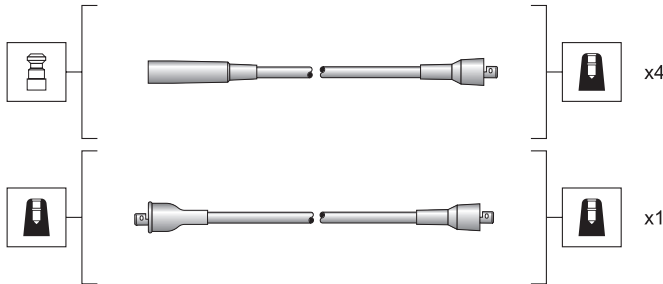

Lada
Samara 1.1 87->98

Silicone carbon core - 7 mm

MSK1233

94131811233