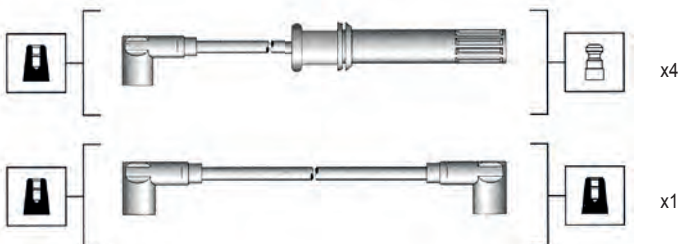

Silicone spiral core - 7 mm

LPG