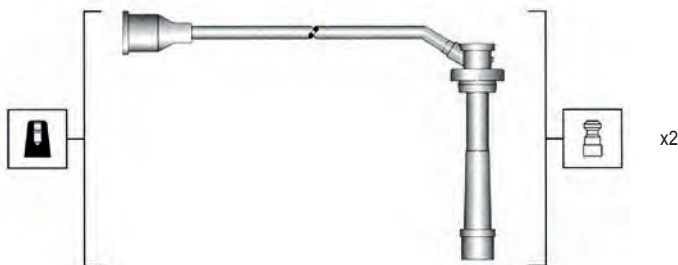

Silicone carbon core - 7 mm