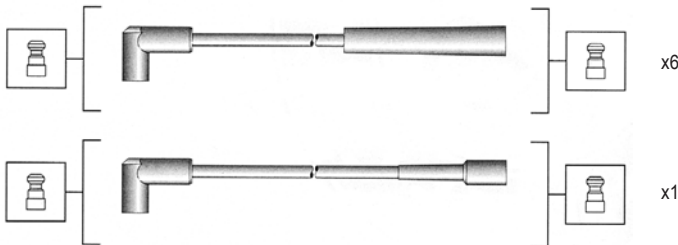

Chrysler

- Le Baron 3.0 V6 89->
- Saratoga 3.0 V6 89->
- Voyager 3.0 V6 89->92
- Voyager 3.0 V6 92->

Jeep

- Cherokee 2.5 93->

Silicone carbon core - 7 mm

MSK942

941455010942