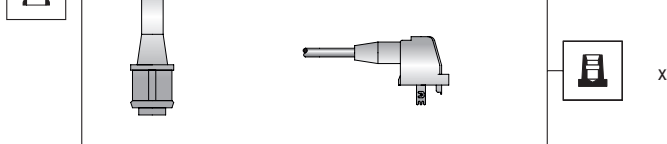

Toyota

MR2 II 2.0 L (Mot 3S-FE) -Ø5 RWD 90->

Silicone spiral core - 5 mm