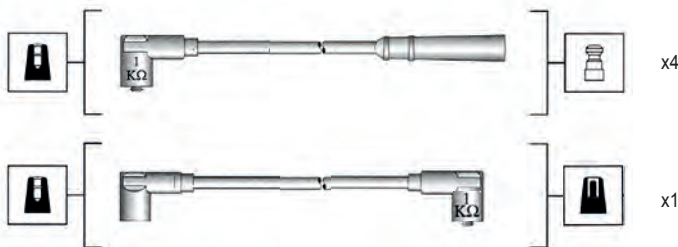

Daihatsu
Charade 1.3i 16V 4WD 87->93
Charade 1.5i 16V 94->
Charade 1.6i 16V 93->
Gran Move 1.5i 66 97->

Silicone carbon core - 5 mm

MSK865

941285020865