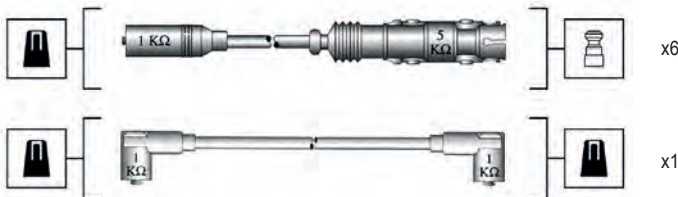

Silicone copper core - 7 mm

MSK759

MSQ0071

941175180759

Ford

- Galaxy 2.8i 95->00

Seat

- Alhambra 2.8i 97->