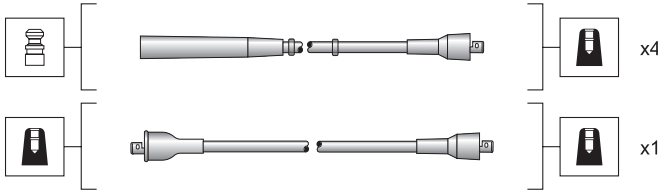

Fiat

- 125p 79->
- 131 79->84
- Argenta 2.0 82->85

Ford

- Capri 1.6 72->87
- Capri 2.0 72->87
- Escort 76->80
- Fiesta 1.3 77->83
- Transit 1.6 77->
- Transit 2.0 77->

Fso

- Polonez

Honda

- Accord 1.6 84->
- Accord 1.8 84->
- Civic 1.2 73->83
- Civic 1.35 73->83
- Civic 1.2 84->
- Civic 1.35 84->