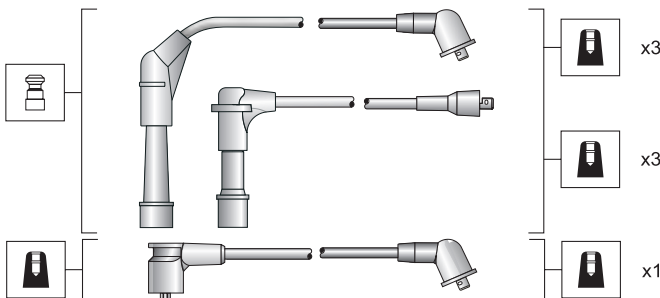

Silicone carbon core - 7 mm