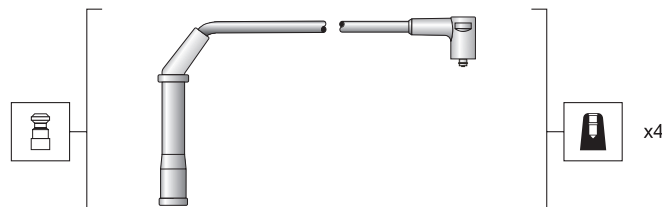

Silicone carbon core - 7 mm