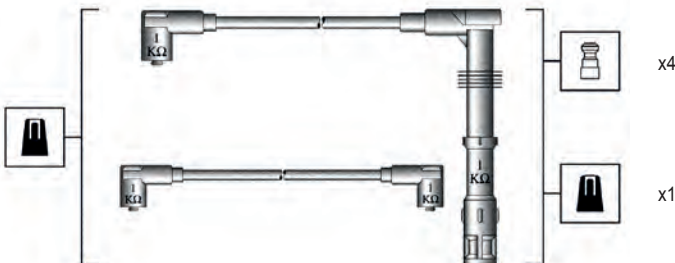

MSK754

941175130754

x4

x1

Seat

Alhambra 2.0i 96->
Toledo 1.8i 16V 91->99

Volkswagen

Corrado 1.8 16V 89->92
Golf II 1.8 16V GT 86->92
Golf II 2.0 16V GT 86->92
Jetta 1.8 16V 86->92

Silicone copper core - 7 mm