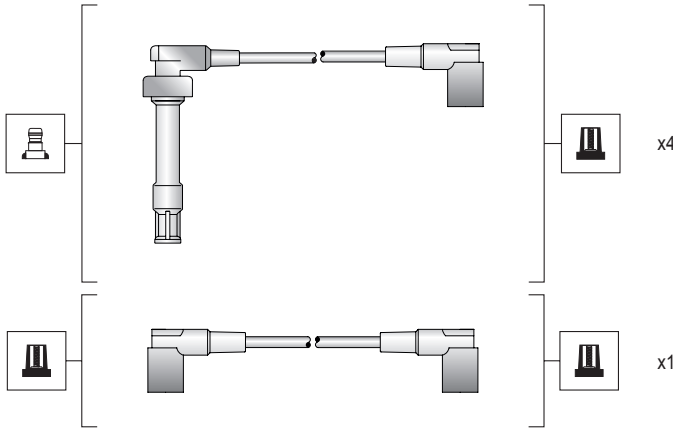

BMW

3 SERIES E30 (82-94) M3 2.3i (Mot S14)
86->91

Silicone carbon core - 7 mm

MSK1369

MSQ0158

941318111369