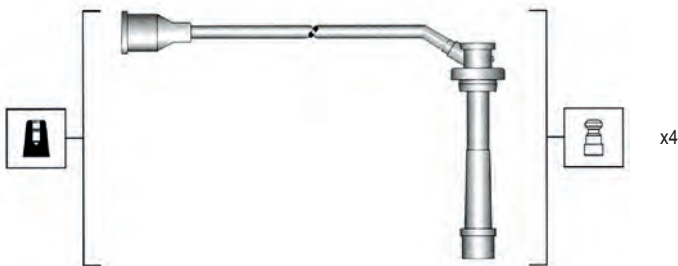

Silicone carbon core - 7 mm

MSK849

941285140849

Suzuki
Baleno 1.3 16V 99->
Jimmy 1.3i 16V 99->
Wagon R+ 1.3i 16V 01->