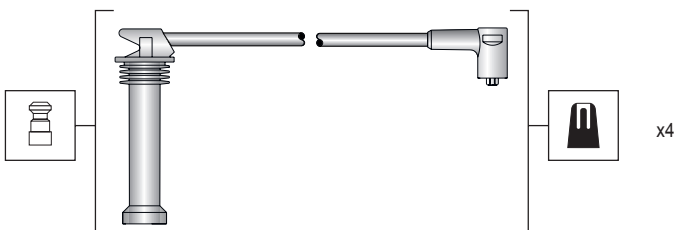

Ford

Mondeo III 1.8i 16V, 2.0i 16V 00->

Silicone carbon core - 7 mm