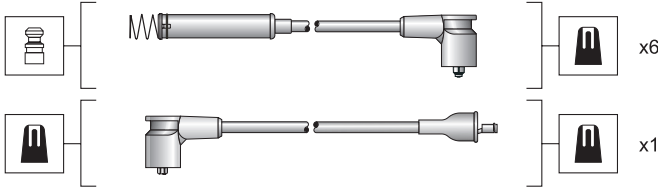

Opel

- Omega 2.6i 92->94
- Senator 2.6i 92->94

Silicone carbon core - 7 mm

MSK1075

941318111075

Subaru

- 1800 Turbo 1.8 84->88
- Leon 1.6 85->89
- Leon 1.8 85->89
- Leone II 1.8 84->92
- Legacy 16V 1.8 89->94