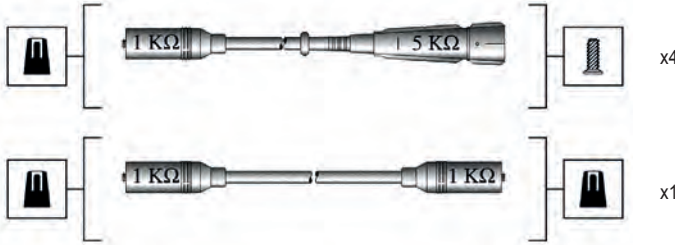

Seat

Cordoba 1.4i 93->
Cordoba 1.6i 93->

Volkswagen

Golf III 1.8 91->97
Vento 1.8 92->

Silicone copper core - 7 mm

MSK756

941175150756