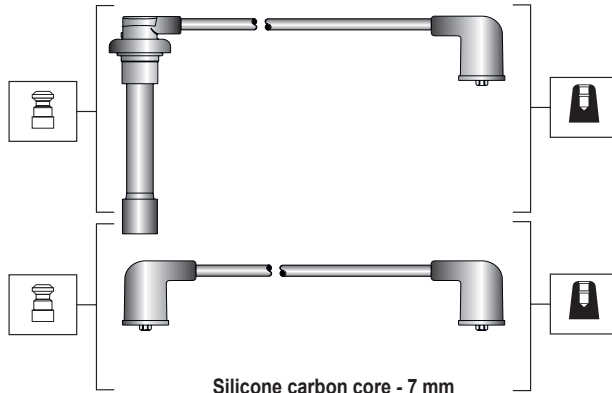

x6

x1

Honda

- Accord VII V6 24V 3.0 98->

Silicone carbon core - 7 mm

MSK1290

941318111290