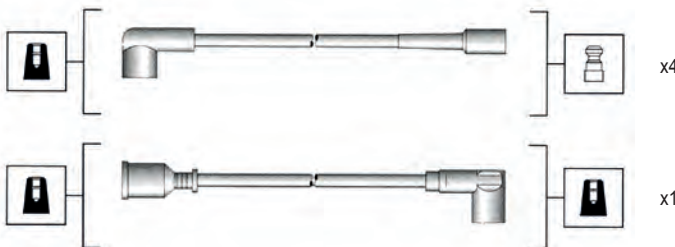

Silicone carbon core - 7 mm