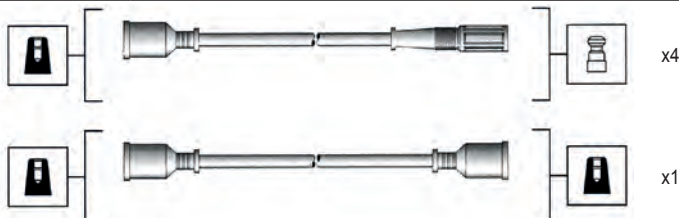

Fiat

Uno 0.9 45 cv Sting 83->92

Silicone spiral core - 7 mm

LPG