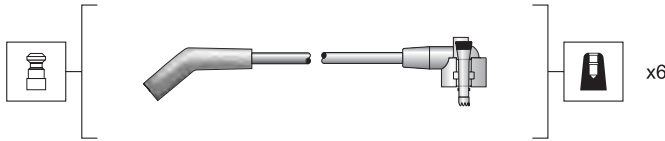

Ford

Windstar 3.8

Silicone carbon core - 7 mm

MSK1139

941318111139