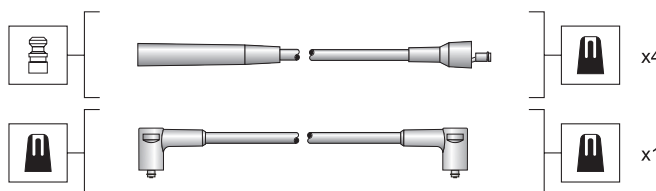

Volkswagen

Golf 1.8 84->91
Jetta 1.6 84->92
Jetta 1.8 84->91

Silicone carbon core - 7 mm