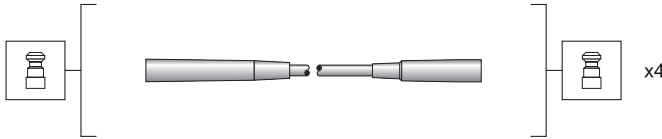

Silicone carbon core - 7 mm

MSK1217

941318111217

Dacia