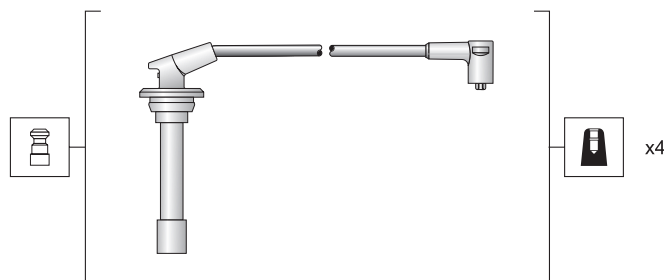

Honda

Prelude 2.0i 87->92

Silicone carbon core - 7 mm

MSK1081

941318111081