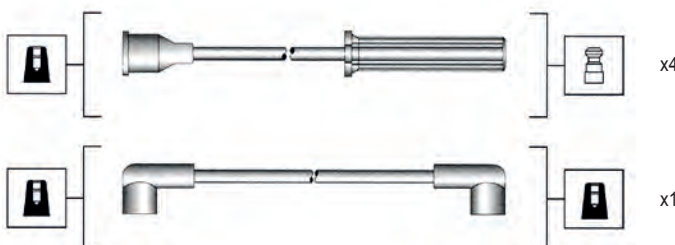

Silicone carbon core - 7 mm