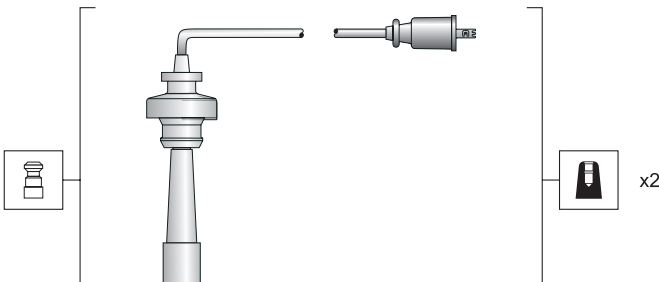

Silicone carbon core - 5 mm