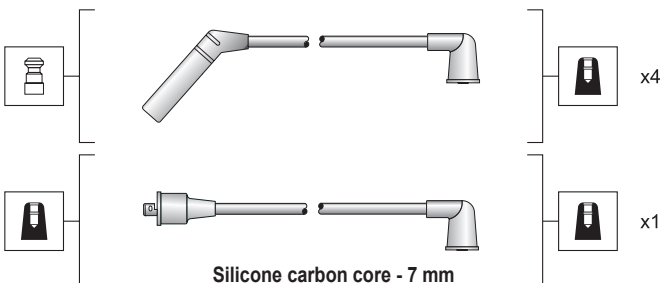

Hyundai

- Excel 1.5 89->92
- Pony 1.3 83->90

Silicone carbon core - 7 mm