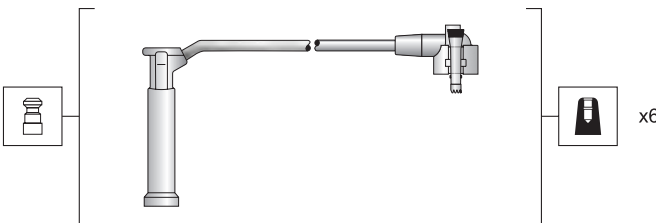

Ford

- Explorer 4.0 97->
- Ranger 4.0 99->

Mercury

- Mountaineer 4.0 99->

Silicone carbon core - 7 mm