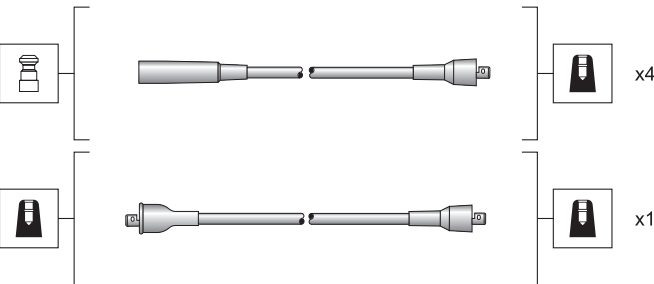

Silicone carbon core - 7 mm