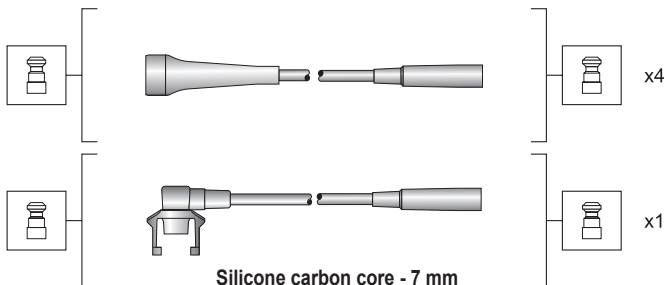

Silicone carbon core - 7 mm

Renault

- Clio 1.8i 94->
- Laguna 1.8i 95->
- Laguna 2.0i 93->
- Laguna 2.0i 96->
- Laguna Grandtour 1.8i 95->
- Laguna Grandtour 2.0i 93->
- Laguna Grandtour 2.0i 95->

MSK1146

941318111146