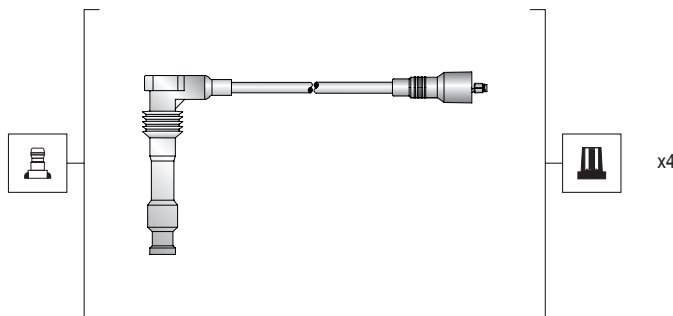

Opel

Frontera B 2.2 i L (Mot X22SE, Y22SE) 98->

Silicone carbon core - 7 mm