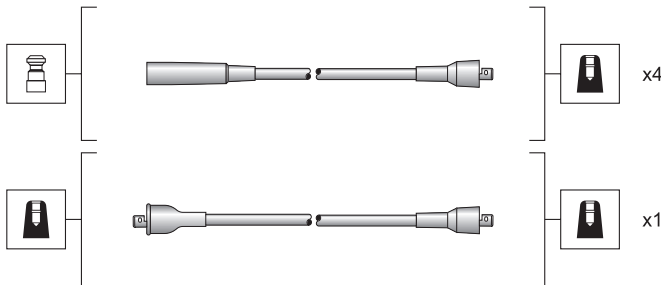

MSK1259

941318111259

Nysa-Žuk

Silicone carbon core - 7 mm

MSK1260

941318111260

Nysa-Žuk

Silicone carbon core - 7 mm