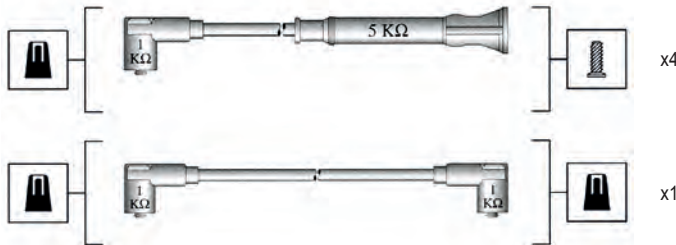

x4

x1

Silicone copper core - 7 mm

LPG

MSK544

MSQ0050

941075000544

BMW