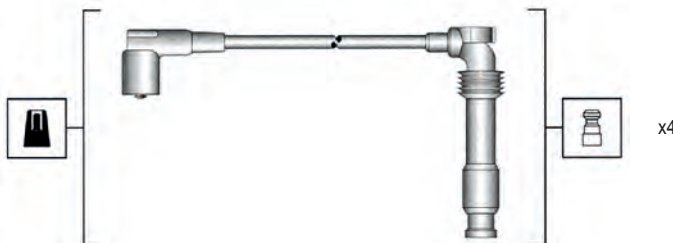

Silicone carbon core - 7 mm

Opel

- Astra 2.0i 16V 91->
- Kadett 2.0i 16V 90->

MSK683

MSQ0015

941125310683

Silicone carbon core - 7 mm

Opel