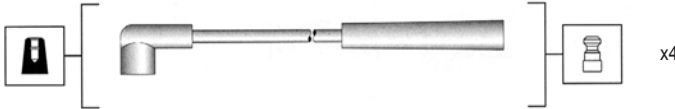

MSK885

MSQ0059

941295140885

Hyundai

Atos Prime 1.0i 12V GL-GLS 01->

Silicone carbon core - 7 mm

MSK887

941295160887

Hyundai

Elantra 1.6i 16V 01->

Silicone carbon core - 7 mm

MSK888

MSQ0099

941315010888

Honda

Civic 1.3 16V Lsi 88->

Civic 1.4 16V Lsi 88->

Civic 1.5i 16V Lsi 93->95

Civic 1.6i 16V 87->90

Civic 1.6i 16V 90->94

Civic 1.6i 16V 94->

Silicone carbon core - 7 mm

MSK889

941315020889

Honda

Accord 1.8i 16V 93->

Accord 2.2i 16V LS 95->

CR-X 1.6i 16V 93->

Prelude 2.0i 16V 91->96

Prelude 2.3i 16V 92->96

Rover

618 1.8 16V 95->

Silicone carbon core - 7 mm