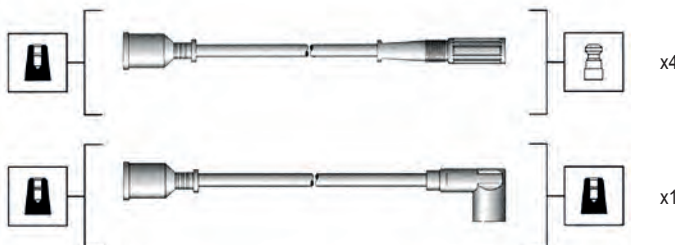

Silicone spiral core - 7 mm