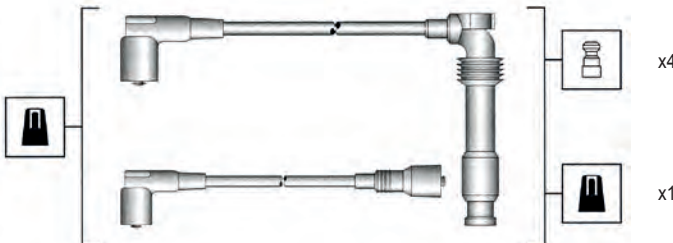

941125290681

Silicone carbon core - 7 mm

Opel

- Calibra 2.0i 16V 88->
- Kadett 2.0i 16V 90->
- Vectra 2.0i 16V 88->90

LPG

MSK682

MSQ0085

941125300682