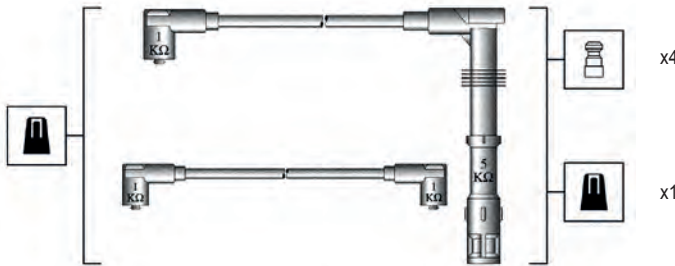

Seat

Cordoba 1.8i 16V 95->
Cordoba 2.0i 16V 95->
Ibiza 2.0i 16V 95->

Volkswagen

Golf III 2.0 16V 92->97
Passat 1.8 16V 88->92
Passat 2.0 16V 89->93
Passat 2.0 16V 94->
Scirocco 1.8 16V GT 85->92
Vento 2.0 16V 92->

Silicone copper core - 7 mm

MSK757

MSQ0036

941175160757