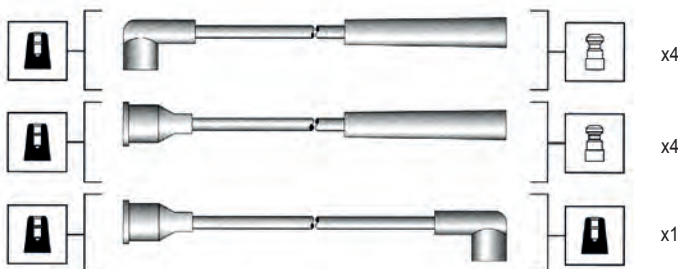

Rover
Defender 3.5i V8 86->
Defender 3.5i V8 88->
Discovery 3.5i V8 90->
Discovery 3.9i V8 90->
Range Rover 3.9i V8 92->
Range Rover 4.2i V8 92->

Silicone carbon core - 7 mm