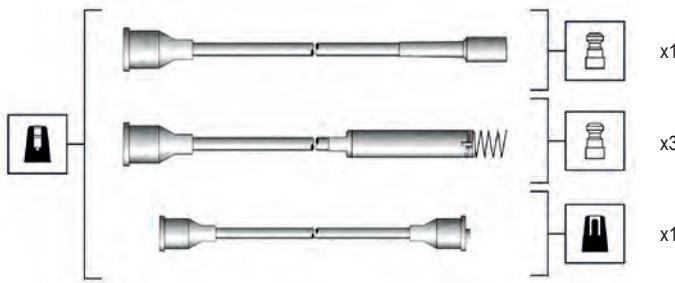

MSK676

MSQ0072

941125240676

Opel
Omega 1.8i 86->88

Silicone carbon core - 7 mm

MSK677

MSQ0072

941125250677