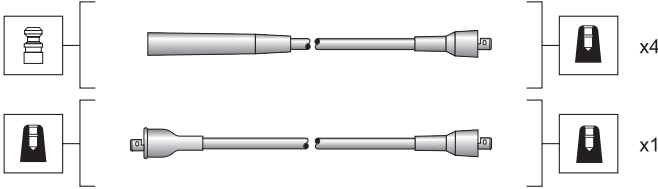

Silicone carbon core - 7 mm

MSK1253

941318111253

Zastava

Yugo 45