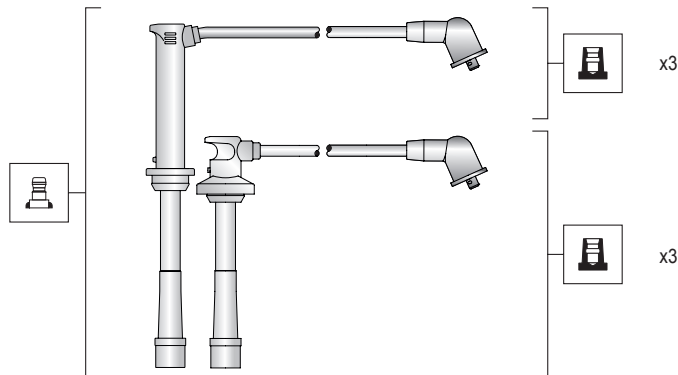

Mazda

MX-3 1.8 i V6 (Mot K819) 92->94

Silicone carbon core - 7 mm