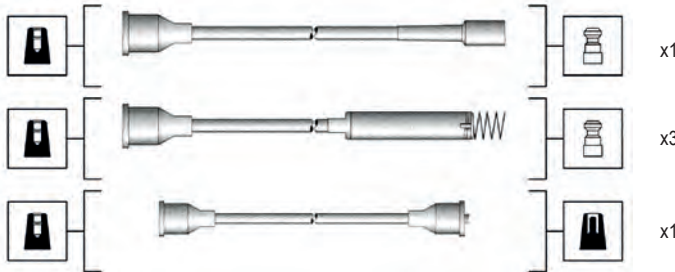

Opel
Corsa 1.6i 89->

Silicone carbon core - 7 mm

MSK679

MSQ0009

941125270679