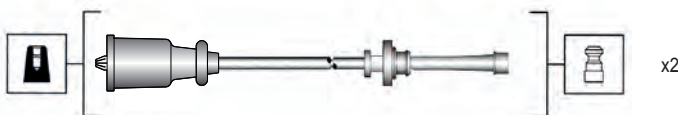

Mitsubishi
Carisma 1.8i 16V 97->
Colt 1.6i 16V 96->
Lancer 1.6i 16V 96->

Silicone carbon core - 5 mm