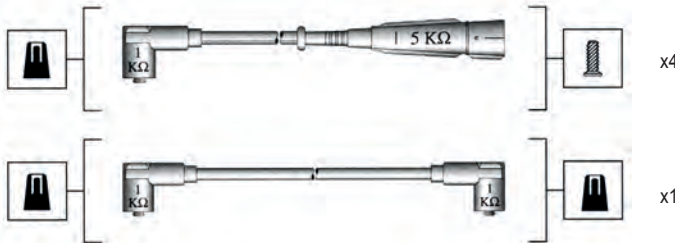

Seat

Cordoba 1.4i 96->99

Ibiza 1.4i 44 97->99

Ibiza 1.6i 55 97->99

Silicone copper core - 7 mm

MSK749

MSQ023

941175020749

Volkswagen

Derby 1.05 84->88

Golf II 1.05 84->91

Golf II 1.3 85->92

Golf II 1.8 G60 Rally 89->91

Golf II 1.8 Syncro 86->88

Jetta 1.3 84->91