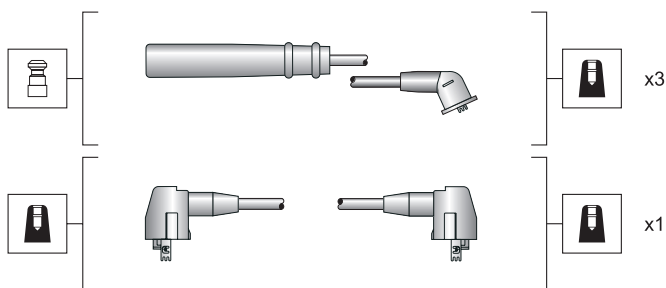

Silicone carbon core - 5 mm

Daihatsu

Cuore 0.85 90->

Cuore 0.9 94->

Move 0.8 96->

MSK1194

941318111194