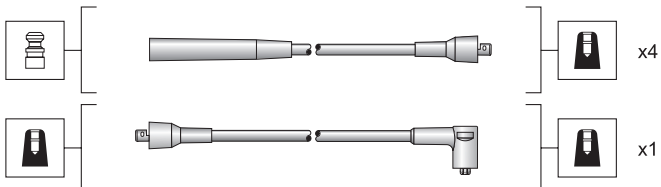

Nissan

- Cabstar 82->92

Silicone carbon core - 7 mm