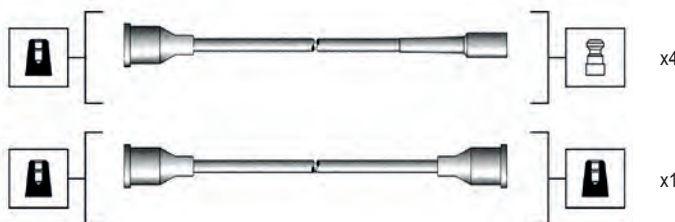

Opel

Kadett 1.6 84->91

Silicone carbon core - 7 mm