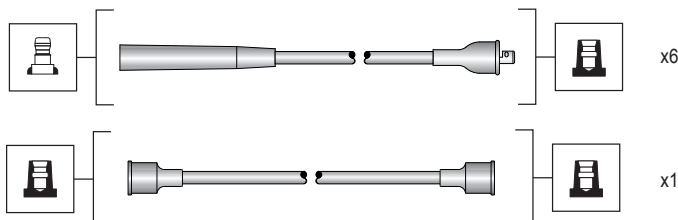

Opel

Monza 2.2 L - 2.8 L - 3.0 L 78->86
Omega A 3.0 i L (Mot C30LE Ch.K100099->) 87->94
Omega A 3.0 i L (Mot C30NE/30NE ->Ch. K100098) 87->94
Senator B 2.5 i L (Mot 25NE) 87->93
Senator B 3.0 i L (Mot C30LE) 87->93
Senator B 3.0 i L (Mot C30NE/30NE) 87->93

Silicone carbon core - 7 mm