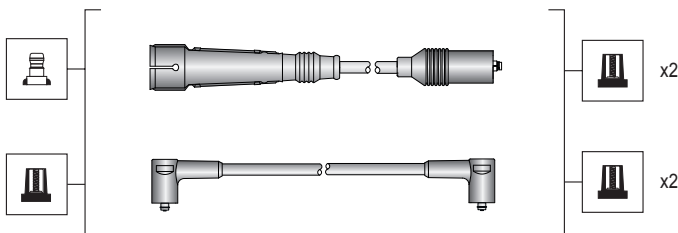

Audi

- 80 1.3 78->86
- 80 1.6 78->91
- 80 1.8 83->91
- 80 1.8 84->91
- 80 2.0 88->91
- 80 2.0 90->91
- Coupé 1.8 89->91
- Coupé 2.0 89->96

Silicone copper core - 7 mm