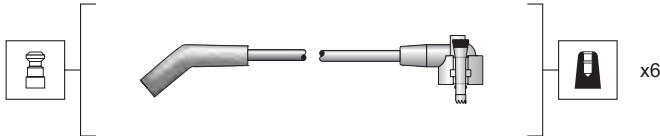

Ford

- Windstar 3.8 96->

Silicone carbon core - 7 mm