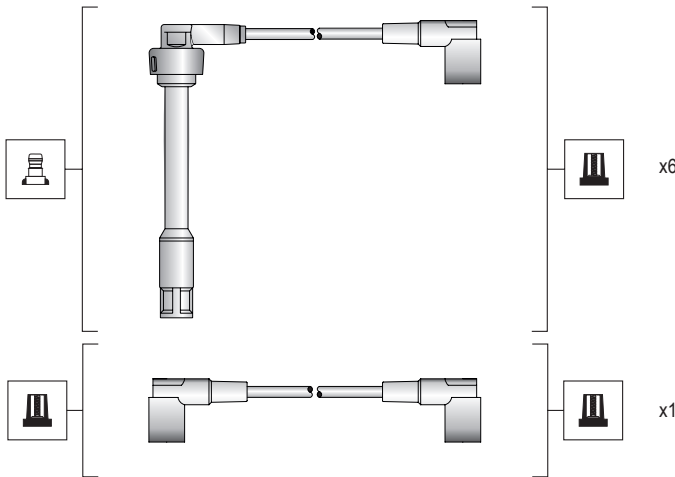

Great Wall Hover 2.4 i L 08->10

Silicone carbon core - 7 mm

MSK1397

941318111397

BMW

5 SERIES E34 (88-97) M5 3.6 i (Mot E34 30kV) 88->92

6 SERIES E24 (76-90) M635 3.5 i (Mot M88/3) 84->89

Silicone carbon core - 7 mm