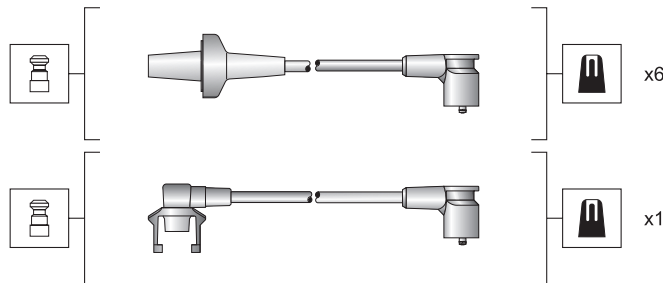

Renault
Alpine V6 2.5i 87->
R25 V6 2.5 83->91
R25 V6 2.7 84

Silicone carbon core - 7 mm

MSK1002 MSQ0028

94131811002