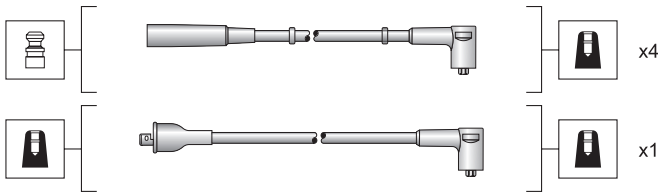

Silicone carbon core - 7 mm

MSK1238

941318111238

Tavria

1.1 89->

1.2 89->