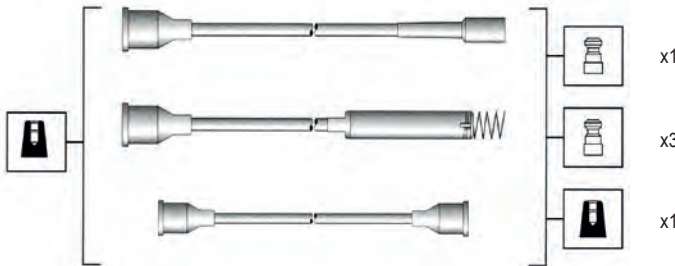

Calibra 1.8i 16V ->

Omega 2.0i 16V 96->

Vectra 2.0i 16V 96->

x4

Silicone carbon core - 7 mm

LPG

MSK685**MSQ0072****941125350685****Opel**

Kadett 2.0i 84->91