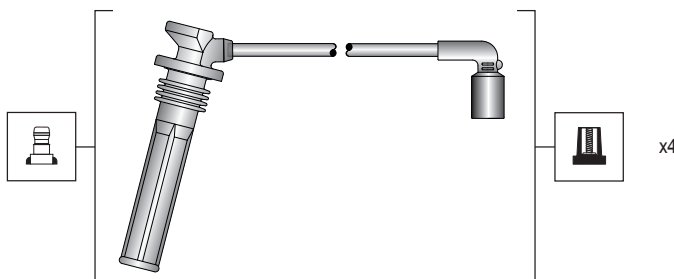

Silicone carbon core - 7 mm