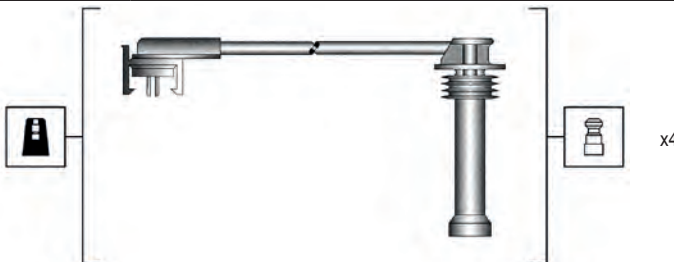

Silicone carbon core - 8 mm

Silicone carbon core - 8 mm