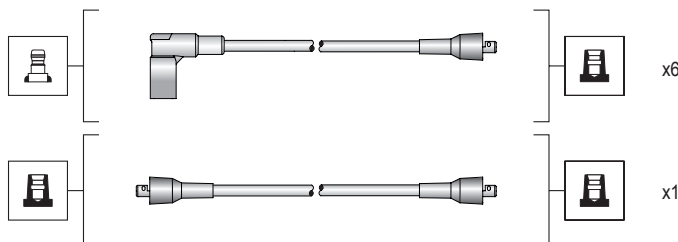

Silicone carbon core - 7 mm