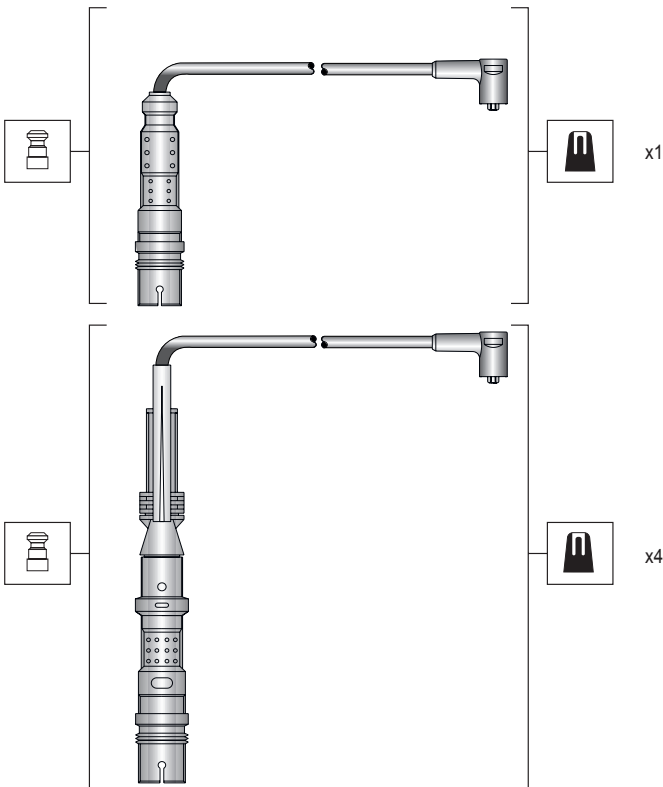

Silicone carbon core - 7 mm