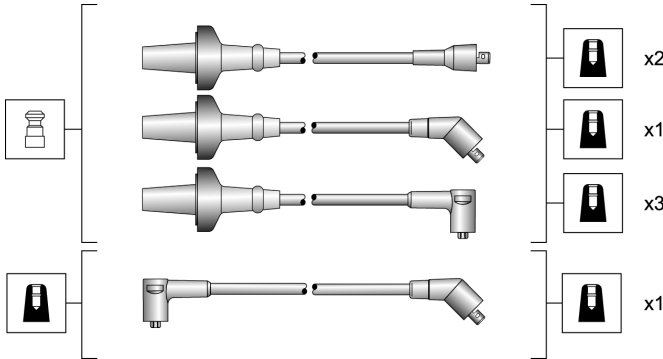

Renault
Alpine V6 2.9i 85->90

Silicone carbon core - 7 mm

MSK1001

94131811001