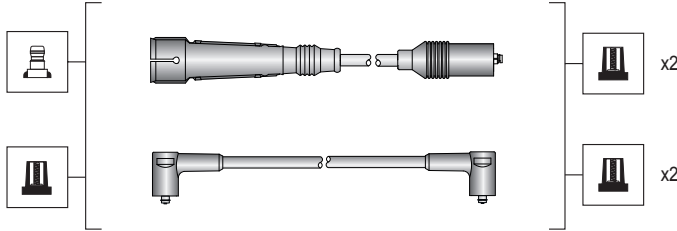

Seat

- Cordoba 1.6i 93->99
- Ibiza 1.6i 93->99
- Inca 1.6i 95->98
- Toledo 1.6i 91->99
- Toledo 1.8i 91->99

Volkswagen

- Caddy 1.6 83->92
- Caddy 1.6 95->97
- Caddy 1.8 83->92
- Golf Cabrio 1.6 82->93
- Golf Cabrio 1.8 82->93
- Golf II 1.0 83->92
- Golf II 1.6 83->92
- Golf III 1.8 91->97
- Golf III 2.0 91->97
- Golf III Cabrio 1.8 93->98
- Golf III Cabrio 2.0 93->98
- Golf III Variant 1.8 93->99
- Golf III Variant 2.0 93->99
- Golf IV Cabrio 1.8 98->
- Golf IV Cabrio 2.0 98->
- Jetta 1.6 84->92
- Jetta 1.8 84->92
- Passat 1.6 80->88
- Passat 1.8 80->88
- Passat 1.6 88->97
- Passat 1.8 88->97
- Polo 1.6 95->97
- Santana 1.8 83->84
- Scirocco 1.6 82->92
- Scirocco 1.8 82->92
- Vento 2.0 91->98

Wartburg

- Wartburg 353 1.3 88->91