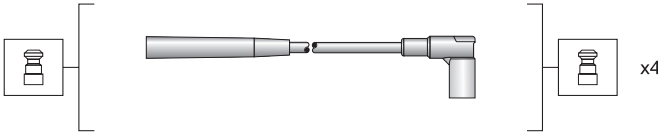

Silicone carbon core - 7 mm

MSK1237

941318111237

Tavria

1.1 cat. 89->

1.2 cat. 89->