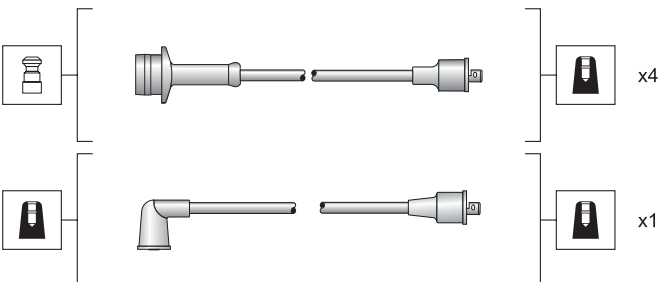

Silicone carbon core - 7 mm