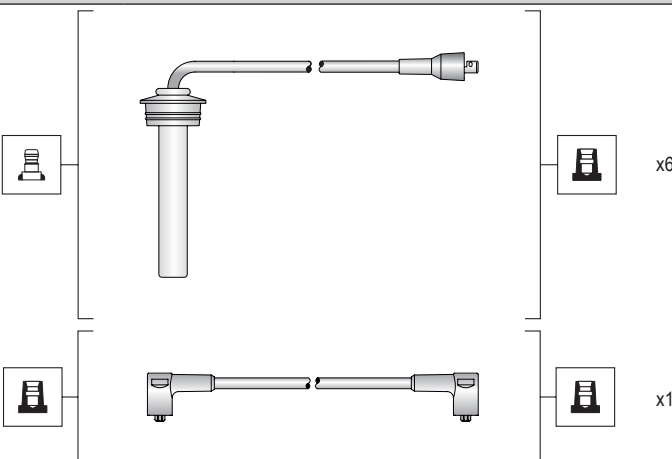

Silicone carbon core - 7 mm