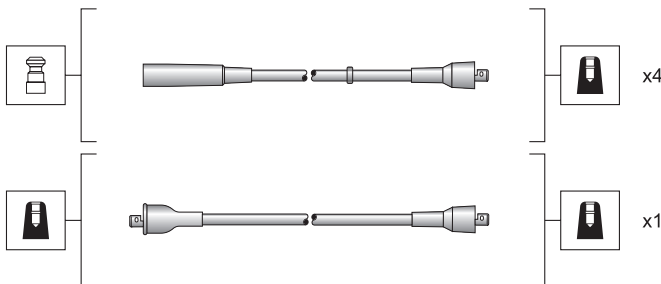

MSK1259

941318111259

Nysa-Žuk

Silicone carbon core - 7 mm

MSK1260

941318111260

Nysa-Žuk

Silicone carbon core - 7 mm