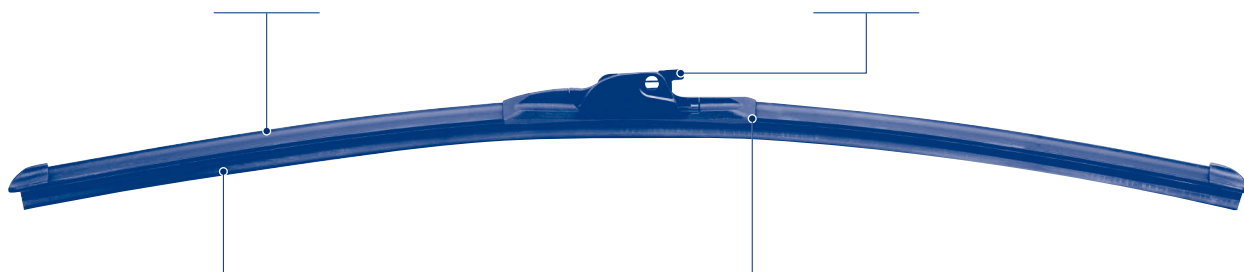

Touch Flat

Flat Wiper Blades
“Touch Flat” for cars
(Single)

NEW RANGE!!!!

- Modern design flat blade giving the latest wiper technology for all vehicle types.
- Wiper Blades curve beam provides uniform pressure for a clean, clear wipe.
- Only 16 SKU's to cover 98% of the vehicle parc.
- Suitable for all popular OE wiper arms, and upgrading conventional arms to beam technology.
- Identified by the short code **“MTF”**.

Symmetrical Spoiler

Symmetrical spoiler reduces wind lift and allows fitment to both LHD and RHD wiper systems.

Unique Connection System

Fits all popular modern OE specific wiper arms and traditional hook arms.

Formulated Rubber

Unique dual material OE formulation.

Exclusive Coupler

Twin Point design offers even pressure distribution.

- Up to 5 connectors included in the box to cover 8 different arm types:

D

B+C

B+C+E2

E1