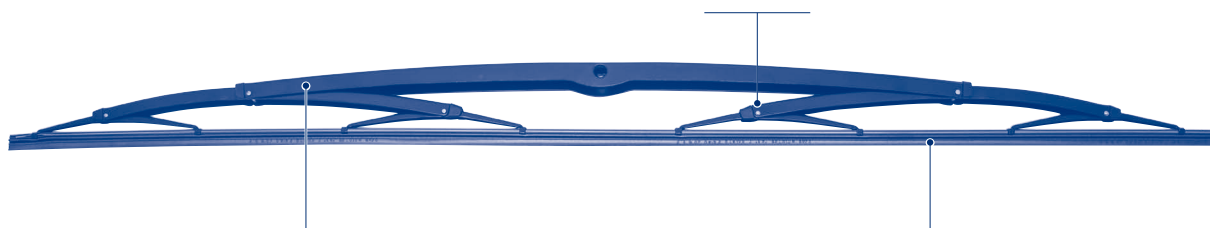

Riveted Connections and Joints

Thanks to this feature, the wiper blade is more resistant.

Total Metal Structure

The structure is particularly strong to ensure maximum sliding uniformity.

Wiper Component made with graphite-covered rubber

Able to ensure a perfect cleaning without rings or stripes.