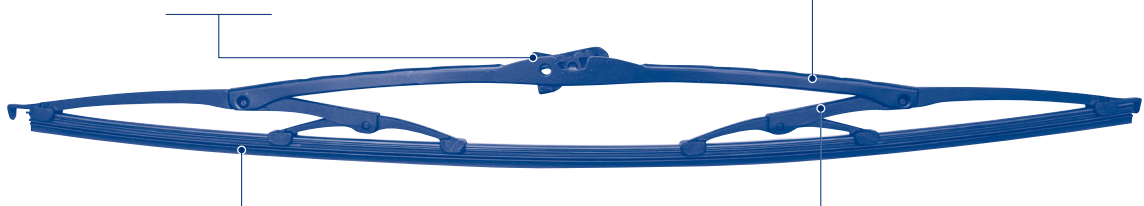

Aerodynamic Design

Vented structure reduces wind lift at high speeds.

Exclusive Formulated Rubber

Graphite coated rubber for a smoother wipe and extended lifespan.

All Metal Construction

Galvanised steel structure for optimum durability and performance.