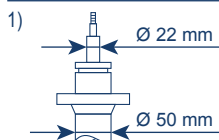

TWIN-TUBE OIL	TWIN-TUBE GAS	MONO-TUBE GAS		TWIN-TUBE OIL	TWIN-TUBE GAS	MONO-TUBE GAS	

VOLKSWAGEN

SHARAN

2WD 4WD	(7N)	05/10 →		4319G			4320G		
 INCL.									$\frac{1}{5}$

TIGUAN

2WD 4WD	(5N_)	09/07 →		7462G¹⁾			4353G²⁾		
 INCL. EXCL. ECO,									$\frac{1}{5}$

1) EXCL. OE PNS: 5N0413031AC, 5N0413031AH, 5N0413031AJ, 5N0413031AL, 5N0413031AP

2) EXCL. OE PNS: 5N0513049BD, 5N0513049BE, 5N0513049AL, 5N0513049AM

TOURAN

2WD	(1T1, 1T2)	02/03 → 05/10		4319G			4320G		
 EXCL.									$\frac{1}{5}$
2WD	(1T3)	05/10 →		4319G			4320G		
 INCL.									$\frac{1}{5}$

UP , LOAD UP

	(121, 122, BL1, BL2)	08/11 →					7470G		
INCL. , H.D									$\frac{1}{5}$
EXCL. E-UP, E-Load Up									

VOLKSWAGEN COMMERCIAL

CADDY LIFE, CADDY MAXI LIFE

Caddy Life 2WD	(2KA, 2KH, 2CA, 2CH)	03/04 →		4318G¹⁾ 4319G²⁾			7336G		
EXCL. H.D, , 1.6 BiFuel, 2.0 Ecofuel									$\frac{3}{5}$
Caddy Life 2WD	(2KA, 2KH, 2CA, 2CH)	03/04 →		4318G¹⁾ 4319G²⁾			7337G		
(+) H.D, , 1.6 BiFuel, 2.0 Ecofuel									$\frac{3}{5}$
Caddy Life 4WD Caddy Life Maxi 4WD	(2KA, 2KH, 2CA, 2CH)	05/08 →		4319G²⁾					
EXCL. H.D,									
Caddy Life Maxi 2WD	(2KA, 2KH, 2CA, 2CH)	09 →		4319G²⁾					
INCL. H.D EXCL. , 1.6 BiFuel, 2.0 Ecofuel