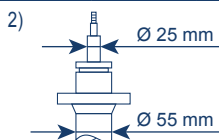

A3 (8V1, 8VK)

2WD (8V1, 8VK) 04/12 →		7521G ¹⁾		7465G ²⁾	
INCL. EXCL. Multi-link Axle					

A3 Limousine (8VS, 8VM)

2WD (8VS, 8VM) 05/13 →		7521G ¹⁾		7465G ²⁾	
INCL. EXCL. Multi-link Axle					

A3 Sportback (8VA, 8VF)