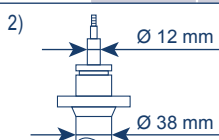

A3 Sportback (8VA, 8VF)

2WD (8VA, 8VF) 09/12 →		7521G¹⁾		7465G²⁾	
INCL. EXCL. Multi-link Axle, 1.4 TFSI g-tron