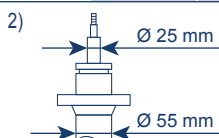

TWIN-TUBE OIL	TWIN-TUBE GAS	MONO-TUBE GAS		TWIN-TUBE OIL	TWIN-TUBE GAS	MONO-TUBE GAS	

SEAT

TOLEDO I

1.8 i 16V GT (1L)	91 → 99					1416G		$\frac{1}{5}$
2.0 i 16V, 2.0 i 16V GT								

TOLEDO

200 GT 1L-TR000-001 → (1L)	95 → 99	1955G						

TOLEDO II

1.4 16V, 1.6, 1.9 SDi (1M2)	99 → 07/04	4024H	4305G			4037G		$\frac{1}{5}$
EXCL.								
1.8 20V, 2.3 V5, 1.9 TDI (1M2)	99 → 07/04	7450H	4303G			4037G		$\frac{1}{5}$
EXCL.								
1.6, 1.8 20V, 2.3 V5, 1.9 TDI (+)	(1M2) 99 → 07/04		4303G					

TOLEDO III

2WD (5P2)	04/04 → 05/09		4318G¹⁾ 4319G²⁾			4320G		$\frac{1}{5}$
EXCL.								

TOLEDO IV

1.2, 1.2 TSI (kW: 63, 66, 77, 81), (KG3)	08/13 →					1448G		$\frac{1}{5}$
1.4 TDi, 1.4 TSI, 1.6, 1.6 TDI								

SEAT COMMERCIAL

INCA

1.0, 1.4, 1.9 D, 1.9 SDi (6K)	96 → 06/03	1450H	1421G					
1.6 i, 1.7 D								

TERRA, TRANS

Terra	87 → 3/89	0745H	1421G			0746H	7290G	$\frac{5}{8}$
Trans	85 →							
Terra	04/89 → 12/96	4009H				0746H	7290G	$\frac{5}{8}$

SKODA

1000, 100, 110, 105, 120

1000, MB			7307G		$\frac{1}{5}$	7393H	7308G	$\frac{1}{5}$
100, L								
110, L, LS, R								
105, S, L								
120, LS, GLS, LSX								

130

G,L, GL			7307G		$\frac{1}{5}$			

CITIGO

	10/11 →					7470G		$\frac{1}{5}$
INCL. H.D