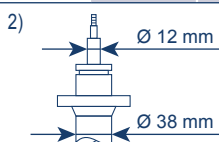

A3 (8V1, 8VK)

2WD (8V1, 8VK) 04/12 →		7521G ¹⁾		7465G ²⁾	
INCL. EXCL. Multi-link Axle					

A3 Limousine (8VS, 8VM)

2WD (8VS, 8VM) 05/13 →		7521G ¹⁾		7465G ²⁾	
INCL. EXCL. Multi-link Axle					

A3 Sportback (8VA, 8VF)