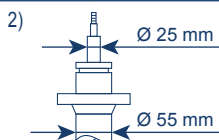

TWIN-TUBE OIL	TWIN-TUBE GAS	MONO-TUBE GAS		TWIN-TUBE OIL	TWIN-TUBE GAS	MONO-TUBE GAS	

VOLKSWAGEN

SHARAN

2WD 4WD	(7N)	05/10 →		4319G			4320G		
 INCL.									$\frac{1}{5}$

TIGUAN

2WD 4WD	(5N_)	09/07 →		7462G¹⁾			4353G²⁾		
 INCL. EXCL. ECO,									$\frac{1}{5}$

1) EXCL. OE PNS: 5N0413031AC, 5N0413031AH, 5N0413031AJ, 5N0413031AL, 5N0413031AP

2) EXCL. OE PNS: 5N0513049BD, 5N0513049BE, 5N0513049AL, 5N0513049AM

TOURAN

2WD	(1T1, 1T2)	02/03 → 05/10		4319G			4320G		
 EXCL.									$\frac{1}{5}$
2WD	(1T3)	05/10 →		4319G			4320G		
 INCL.									$\frac{1}{5}$

UP , LOAD UP

	(121, 122, BL1, BL2)	08/11 →					7470G		
INCL. , H.D									$\frac{1}{5}$
EXCL. E-UP, E-Load Up									

VOLKSWAGEN COMMERCIAL

CADDY LIFE, CADDY MAXI LIFE

Caddy Life 2WD	(2KA, 2KH, 2CA, 2CH)	03/04 →		4318G¹⁾ 4319G²⁾			7336G		
EXCL. H.D, , 1.6 BiFuel, 2.0 Ecofuel									$\frac{3}{5}$
Caddy Life 2WD	(2KA, 2KH, 2CA, 2CH)	03/04 →		4318G¹⁾ 4319G²⁾			7337G		
(+) H.D, , 1.6 BiFuel, 2.0 Ecofuel									$\frac{3}{5}$
Caddy Life 4WD Caddy Life Maxi 4WD	(2KA, 2KH, 2CA, 2CH)	05/08 →		4319G²⁾					
EXCL. H.D,									
Caddy Life Maxi 2WD	(2KA, 2KH, 2CA, 2CH)	09 →		4319G²⁾					
INCL. H.D EXCL. , 1.6 BiFuel, 2.0 Ecofuel