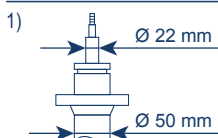

TWIN-TUBE OIL	TWIN-TUBE GAS	MONO-TUBE GAS		TWIN-TUBE OIL	TWIN-TUBE GAS	MONO-TUBE GAS	

SEAT

TOLEDO I

1.8 i 16V GT (1L)	91 → 99					1416G		$\frac{1}{5}$
2.0 i 16V, 2.0 i 16V GT								

TOLEDO

200 GT 1L-TR000-001 → (1L)	95 → 99	1955G						

TOLEDO II

1.4 16V, 1.6, 1.9 SDi (1M2)	99 → 07/04	4024H	4305G			4037G		$\frac{1}{5}$
EXCL.								
1.8 20V, 2.3 V5, 1.9 TDI (1M2)	99 → 07/04	7450H	4303G			4037G		$\frac{1}{5}$
EXCL.								
1.6, 1.8 20V, 2.3 V5, 1.9 TDI (+)	(1M2) 99 → 07/04		4303G					

TOLEDO III

2WD (5P2)	04/04 → 05/09		4318G¹⁾ 4319G²⁾			4320G		$\frac{1}{5}$
EXCL.								

TOLEDO IV

1.2, 1.2 TSI (kW: 63, 66, 77, 81), (KG3)	08/13 →					1448G		$\frac{1}{5}$
1.4 TDi, 1.4 TSI, 1.6, 1.6 TDI								

SEAT COMMERCIAL

INCA

1.0, 1.4, 1.9 D, 1.9 SDi (6K)	96 → 06/03	1450H	1421G					
1.6 i, 1.7 D								

TERRA, TRANS

Terra	87 → 3/89	0745H	1421G			0746H	7290G	$\frac{5}{8}$
Trans	85 →							
Terra	04/89 → 12/96	4009H				0746H	7290G	$\frac{5}{8}$

SKODA

1000, 100, 110, 105, 120

1000, MB			7307G		$\frac{1}{5}$	7393H	7308G	$\frac{1}{5}$
100, L								
110, L, LS, R								
105, S, L								
120, LS, GLS, LSX								

130

G,L, GL			7307G		$\frac{1}{5}$			

CITIGO

	10/11 →					7470G		$\frac{1}{5}$
INCL. H.D