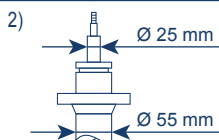

TWIN-TUBE OIL	TWIN-TUBE GAS	MONO-TUBE GAS		TWIN-TUBE OIL	TWIN-TUBE GAS	MONO-TUBE GAS	

AUDI

A3 (8P1) (8P7)

Quattro 4WD 2.0 TDI (8P1) 05/03 → 08/12		4319G²⁾		4320G	
EXCL.					
Quattro 4WD 2.0 TFSI (8P1) 09/04 → 08/12		4319G²⁾		4320G	
EXCL.					
Quattro 4WD 3.2 V6 (8P1) 07/03 → 08/12		4319G²⁾		4320G	
EXCL.