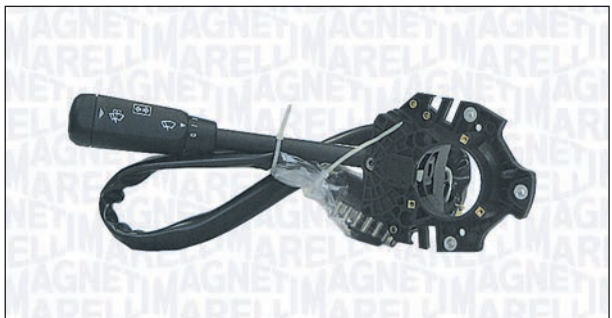

DA50107 000050107010

	PIN	
	15	

MERCEDES-BENZ

CABRIOLET (A124)	04/92 → 06/93
CLASSE E (W124)	06/93 → 06/95
CLASSE E Cabriolet (A124)	06/93 → 03/98
CLASSE E Coupé (C124)	06/93 → 06/97
CLASSE E Station wagon (S124)	06/93 → 06/96
COUPE (C124)	03/87 → 05/93
KOMBI Station wagon (S124)	09/85 → 07/93
Tre volumi (W124)	12/84 → 06/93