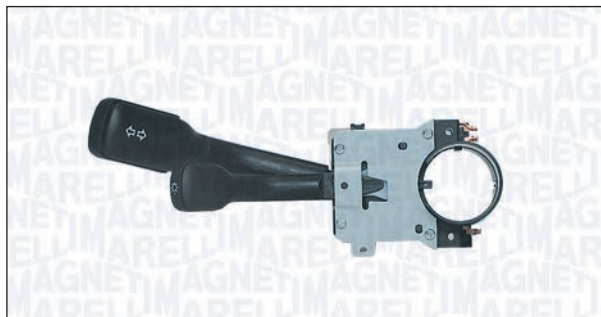

DA50087 **00050087010**

<i>i</i>	PIN	

	10	

AUDI

80 (89, 89Q, 8A, B3)	06/86 → 10/91
80 (8C, B4)	09/91 → 12/94
80 Avant (8C, B4)	09/91 → 01/96
90 (89, 89Q, 8A, B3)	04/87 → 09/91
100 (44, 44Q, C3)	08/82 → 07/91
100 (4A, C4)	12/90 → 07/94
100 Avant (44, 44Q, C3)	08/82 → 11/90
100 Avant (4A, C4)	12/90 → 07/94
200 (44, 44Q)	08/83 → 12/91
200 Avant (44, 44Q)	09/83 → 12/91
CABRIOLET (8G7, B4)	05/91 → 08/00
COUPE (89, 8B)	10/88 → 12/96
V8 (44_, 4C_)	10/88 → 02/94