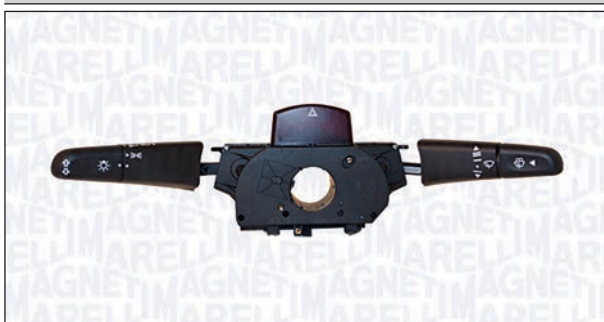

DA50199 00050199010

<i>i</i>	PIN	
     	22	

MERCEDES-BENZ

CLASSE V (638/2)	09/96 → 07/03
SPRINTER 2-t Autobus (901, 902)	02/95 → 05/06
SPRINTER 2-t Furgonato (901, 902)	02/95 → 05/06
SPRINTER 2-t Pianale piatto/Telaio (901, 902)	01/95 → 05/06
SPRINTER 3-t Autobus (903)	02/95 → 05/06
SPRINTER 3-t Furgonato (903)	02/95 → 05/06
SPRINTER 3-t Pianale piatto/Telaio (903)	02/95 →
SPRINTER 4-t Autobus (904)	02/96 → 05/06
SPRINTER 4-t Furgonato (904)	02/96 → 05/06
SPRINTER 4-t Pianale piatto/Telaio (904)	02/96 → 05/06

DA50199 00050199010

MERCEDES-BENZ

VITO Autobus (638)	02/96 → 07/03
VITO Furgonato (638)	03/97 → 07/03