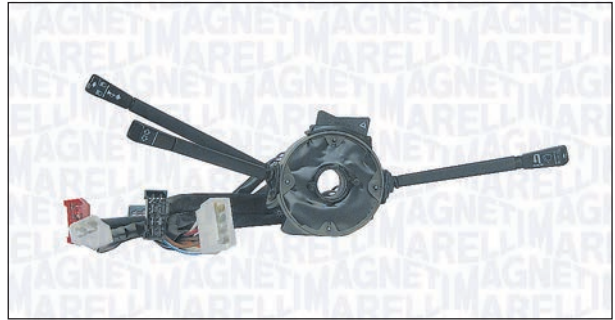

IVECO

Medium Trucks

TurboTech

01/90 → 12/92

DV41587

000041587010

PIN