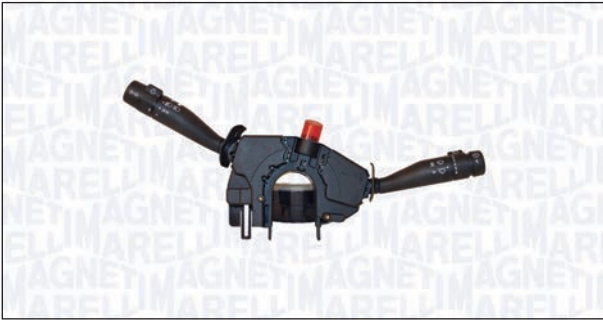

DA50208

000050208010

PIN

21

FORD

ESCORT '91 Express (AVL)	07/90 → 12/94
ESCORT '95 Furgonato (AVL)	01/95 → 06/01
ESCORT CLASSIC (AAL, ABL)	10/98 → 07/00
ESCORT CLASSIC Turnier (ANL)	02/99 → 07/00
ESCORT V (GAL)	07/90 → 12/92
ESCORT V Cabriolet (ALL)	07/90 → 12/92
ESCORT V Station wagon (GAL, AVL)	07/90 → 12/92
ESCORT VI (GAL)	09/92 → 01/95
ESCORT VI Cabriolet (ALL)	12/92 → 01/95
ESCORT VI Station wagon (GAL)	09/92 → 01/95
ESCORT VI Tre volumi (GAL)	08/93 → 01/95
ESCORT VII (GAL, AAL, ABL)	01/95 → 10/98
ESCORT VII Cabriolet (ALL)	02/95 → 08/00
ESCORT VII Station wagon (GAL, ANL)	01/95 → 02/99
ESCORT VII Tre volumi (GAL, AFL)	01/95 → 02/99
ORION III (GAL)	07/90 → 12/93

DA50209

000050209010