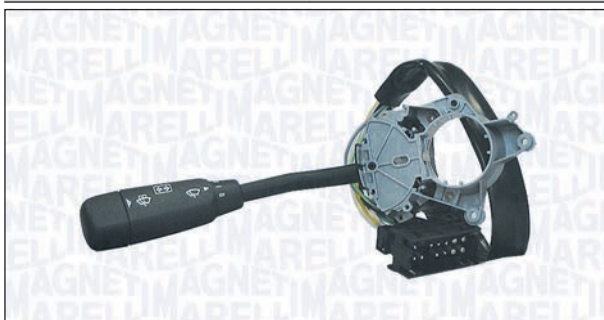

DA50108

00050108010

PIN

12

DA50108

CLASSE C (W202)	03/93 → 05/00
CLASSE C Station wagon (S202)	06/96 → 03/01
CLASSE G (W461)	07/97 →
CLASSE G (W463)	09/91 →