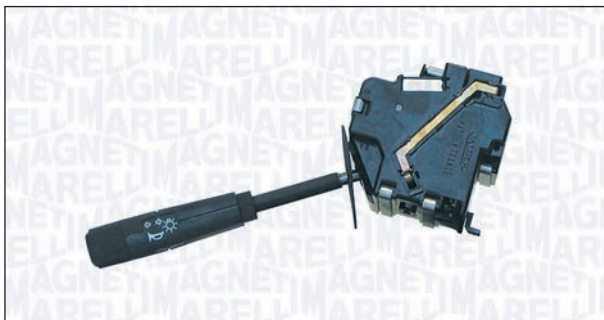

DJ0081

510033451501

PIN

10

RENAULT

MASTER I Autobus (T__)	08/80 → 07/98
MASTER I Furgonato (T__)	08/80 → 07/98
MASTER I Pianale piatto/Telaio (P__)	09/80 → 07/98
TRAFIC Autobus (T5, T6, T7)	03/80 → 08/94
TRAFIC Autobus (TXW)	05/89 → 03/01
TRAFIC Furgonato (T1, T3, T4)	03/80 → 04/89
TRAFIC Furgonato (TXX)	03/89 → 03/01
TRAFIC Pianale piatto/Telaio (P6)	03/80 → 04/89
TRAFIC Pianale piatto/Telaio (PXX)	03/89 → 03/01

DJ0125

510034002001