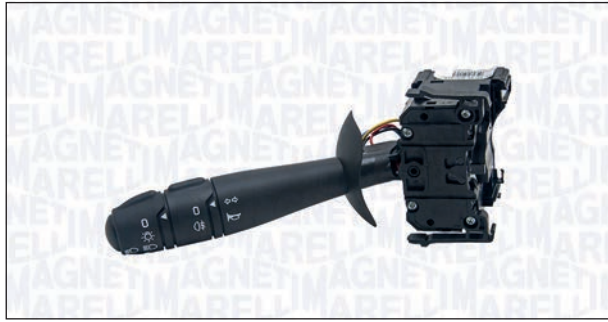

PIN

13

NISSAN

INTERSTAR Autobus (X70)	07/02 →
INTERSTAR Furgonato (X70)	07/02 →

RENAULT

MASTER II Autobus (JD)	09/00 →
MASTER II Furgonato (FD)	09/00 →
MASTER II Pianale piatto/Telaio (ED/HD/UD)	09/00 →

DA52058

000052058010