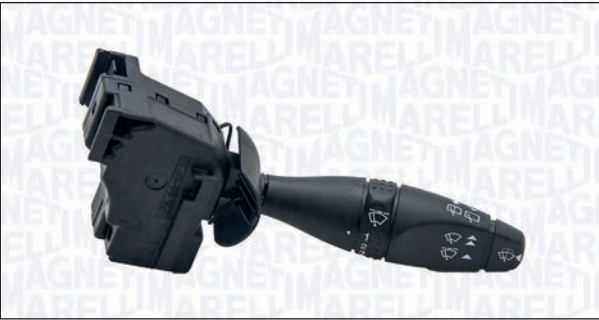

DA50176

000050176010

i PIN

10 ●

FORD

FOCUS (DAW, DBW) 10/98 → 11/04

FOCUS Station wagon (DNW) 02/99 → 11/04

DA50178

000050178010